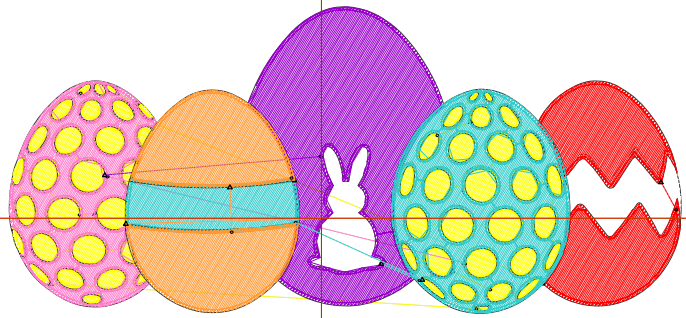

# Production Worksheet

Wilcom EmbroideryStudio - Designing

Design: **3**

Title:

Stitches: 10,795  
Height: 1.59 in  
Width: 3.50 in  
Colors: 7  
Colorway: Colorway 1  
Zoom: 1:1

Machine format: Tajima  
Color changes: 6  
Stops: 7  
Trims: 17  
Appliqués: 0  
Left: 41.3 mm  
Right: 47.6 mm  
Up: 28.0 mm  
Down: 12.5 mm  
EndX: 0.00 in  
EndY: 0.00 in  
Area 5.57 in<sup>2</sup>  
Max stitch: 6.8 mm  
Min stitch: 0.0 mm  
Max jump: 6.8 mm  
Total thread: 146.96ft  
Total bobbin: 43.75ft

Stop Sequence:

#	N#	Color	St.	Code	Name	Chart
1.	9		746	9	White	Default
2.	3		810	3	Red	Default
3.	4		3,225	4	Yellow	Default
4.	15		1,463	15	Pink	Default
5.	13		1,297	13	Purple	Default
6.	5		2,275	5	Aqua	Default
7.	12		977	12	Orange	Default

# Production Worksheet

Wilcom EmbroideryStudio - Designing

Design: **4**

Title:

Stitches: 15,133  
 Height: 2.05 in  
 Width: 4.50 in  
 Colors: 7  
 Colorway: Colorway 1  
 Zoom: 1:1

Machine format: Tajima  
 Color changes: 6  
 Stops: 7  
 Trims: 23  
 Appliqués: 0  
 Left: 54.0 mm  
 Right: 60.3 mm  
 Up: 33.8 mm  
 Down: 18.3 mm  
 EndX: 0.00 in  
 EndY: 0.00 in  
 Area 9.21 in<sup>2</sup>  
 Max stitch: 6.8 mm  
 Min stitch: 0.0 mm  
 Max jump: 6.8 mm  
 Total thread: 218.67ft  
 Total bobbin: 69.38ft

Stop Sequence:

#	N#	Color	St.	Code	Name	Chart
1.	9		2,259	9	White	Default
2.	3		2,681	3	Red	Default
3.	4		8,428	4	Yellow	Default
4.	15		3,720	15	Pink	Default
5.	13		4,464	13	Purple	Default
6.	5		6,156	5	Aqua	Default
7.	12		3,268	12	Orange	Default