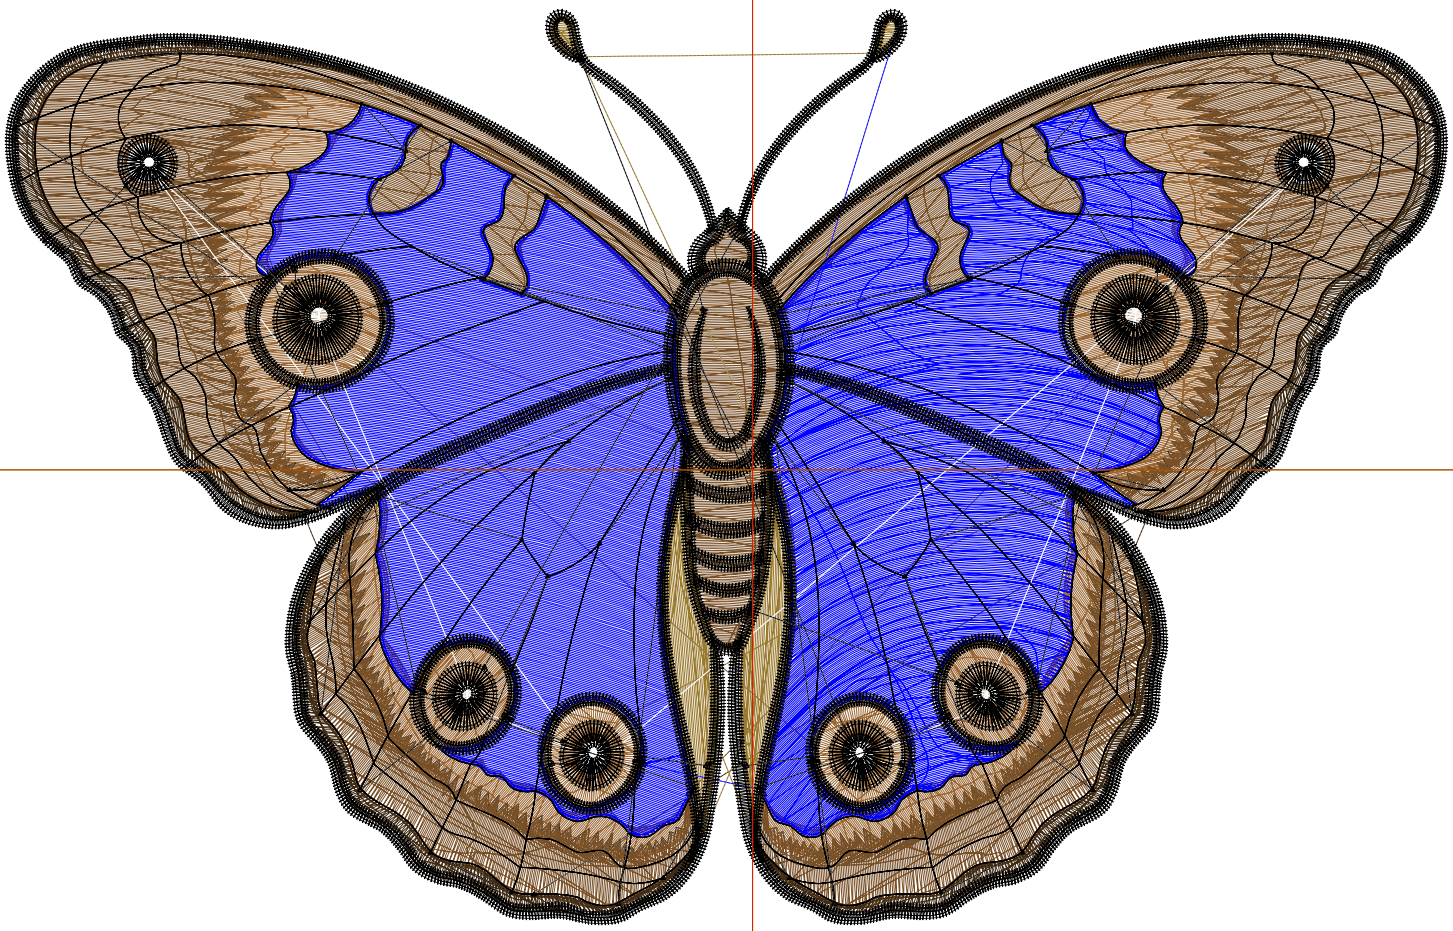

Design: **6**

Title:

Stitches: 49,534
 Height: 4.13 in
 Width: 6.51 in
 Colors: 7
 Colorway: Colorway 1
 Zoom: 1:1

Machine format: Tajima
 Color changes: 6
 Stops: 7
 Trims: 107
 Appliqués: 0
 Left: 86.2 mm
 Right: 79.2 mm
 Up: 52.9 mm
 Down: 52.1 mm
 EndX: 0.00 in
 EndY: 0.00 in
 Area 26.93 in²
 Max stitch: 11.2 mm
 Min stitch: 0.0 mm
 Max jump: 7.0 mm
 Total thread: 745.53ft
 Total bobbin: 247.83ft

Stop Sequence:

#	N#	Color	St.	Code	Name	Chart
1.	14		6,997	14	Brown	Default
2.	4		12,053		R120 G80 B40	
3.	3		3,192		R64 G43 B21	
4.	5		843		R153 G121 B45	
5.	2		11,433	2	Blue	Default
6.	9		327	9	White	Default
7.	8		14,687	8	Black	Default

Production Worksheet

Wilcom EmbroideryStudio - Designing

Design: **7**

Title:

Stitches: 59,111
Height: 4.77 in
Width: 7.51 in
Colors: 7
Colorway: Colorway 1
Zoom: 1:1

Production Worksheet

Wilcom EmbroideryStudio - Designing

Design: **7**

Title:

Stitches: 59,111
 Height: 4.77 in
 Width: 7.51 in
 Colors: 7
 Colorway: Colorway 1
 Zoom: 1:1

Machine format: Tajima
 Color changes: 6
 Stops: 7
 Trims: 111
 Appliqués: 0
 Left: 98.9 mm
 Right: 91.9 mm
 Up: 61.0 mm
 Down: 60.2 mm
 EndX: 0.00 in
 EndY: 0.00 in
 Area 35.83 in²
 Max stitch: 11.3 mm
 Min stitch: 0.0 mm
 Max jump: 7.0 mm
 Total thread: 915.34ft
 Total bobbin: 311.21ft