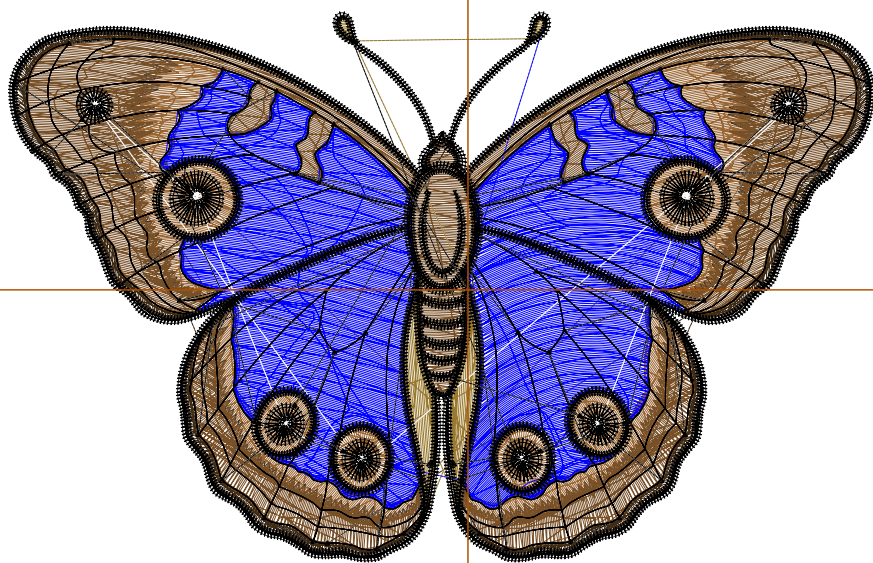

Production Worksheet

Wilcom EmbroideryStudio - Designing

Design: **3**

Title:

Stitches: 23,022
Height: 2.23 in
Width: 3.51 in
Colors: 7
Colorway: Colorway 1
Zoom: 1:1

Machine format: Tajima
Color changes: 6
Stops: 7
Trims: 99
Appliqués: 0
Left: 48.1 mm
Right: 41.1 mm
Up: 28.7 mm
Down: 28.0 mm
EndX: 0.00 in
EndY: 0.00 in
Area 7.84 in²
Max stitch: 7.5 mm
Min stitch: 0.0 mm
Max jump: 6.9 mm
Total thread: 301.23ft
Total bobbin: 87.63ft

Stop Sequence:

#	N#	Color	St.	Code	Name	Chart
1.	14		3,015	14	Brown	Default
2.	4		5,005		R120 G80 B40	
3.	3		1,588		R64 G43 B21	
4.	5		381		R153 G121 B45	
5.	2		4,181	2	Blue	Default
6.	9		191	9	White	Default
7.	8		8,659	8	Black	Default

Production Worksheet

Wilcom EmbroideryStudio - Designing

Design: **4**

Title:

Stitches: 31,126
Height: 2.87 in
Width: 4.51 in
Colors: 7
Colorway: Colorway 1
Zoom: 1:1

Machine format: Tajima
Color changes: 6
Stops: 7
Trims: 102
Appliqués: 0
Left: 60.8 mm
Right: 53.8 mm
Up: 36.8 mm
Down: 36.0 mm
EndX: 0.00 in
EndY: 0.00 in
Area: 12.93 in²
Max stitch: 9.7 mm
Min stitch: 0.0 mm
Max jump: 7.0 mm
Total thread: 430.83ft
Total bobbin: 132.92ft

Stop Sequence:

#	N#	Color	St.	Code	Name	Chart
1.	14		4,156	14	Brown	Default
2.	4		7,176		R120 G80 B40	
3.	3		2,121		R64 G43 B21	
4.	5		518		R153 G121 B45	
5.	2		6,216	2	Blue	Default
6.	9		259	9	White	Default
7.	8		10,678	8	Black	Default