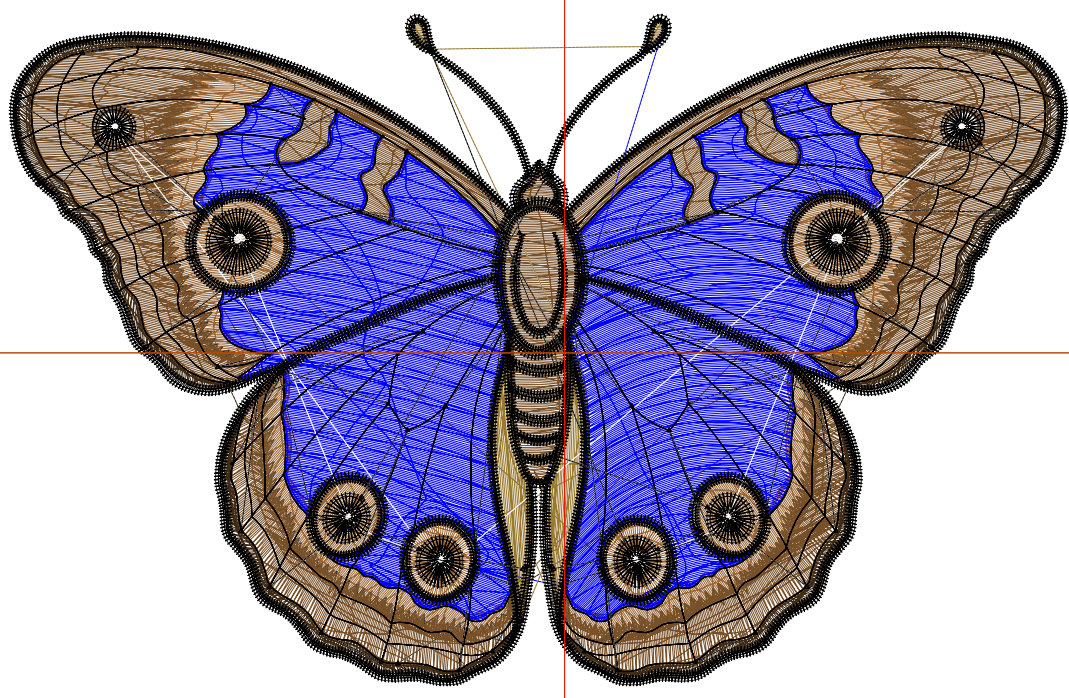

Stop Sequence:

#	N#	Color	St.	Code	Name	Chart
1.	14		4,156	14	Brown	Default
2.	4		7,176		R120 G80 B40	
3.	3		2,121		R64 G43 B21	
4.	5		518		R153 G121 B45	
5.	2		6,216	2	Blue	Default
6.	9		259	9	White	Default
7.	8		10,678	8	Black	Default

Production Worksheet

Wilcom EmbroideryStudio - Designing

Design: **5**

Title:

Stitches: 39,899
Height: 3.50 in
Width: 5.51 in
Colors: 7
Colorway: Colorway 1
Zoom: 1:1

Production Worksheet

Wilcom EmbroideryStudio - Designing

Design: **5**

Title:

Stitches: 39,899
 Height: 3.50 in
 Width: 5.51 in
 Colors: 7
 Colorway: Colorway 1
 Zoom: 1:1

Machine format: Tajima
 Color changes: 6
 Stops: 7
 Trims: 104
 Appliqués: 0
 Left: 73.5 mm
 Right: 66.5 mm
 Up: 44.8 mm
 Down: 44.1 mm
 EndX: 0.00 in
 EndY: 0.00 in
 Area 19.30 in²
 Max stitch: 12.1 mm
 Min stitch: 0.0 mm
 Max jump: 6.9 mm
 Total thread: 577.79ft
 Total bobbin: 185.89ft

Stop Sequence:

#	N#	Color	St.	Code	Name	Chart
1.	14		5,473	14	Brown	Default
2.	4		9,576		R120 G80 B40	
3.	3		2,648		R64 G43 B21	
4.	5		674		R153 G121 B45	
5.	2		8,586	2	Blue	Default
6.	9		277	9	White	Default
7.	8		12,663	8	Black	Default