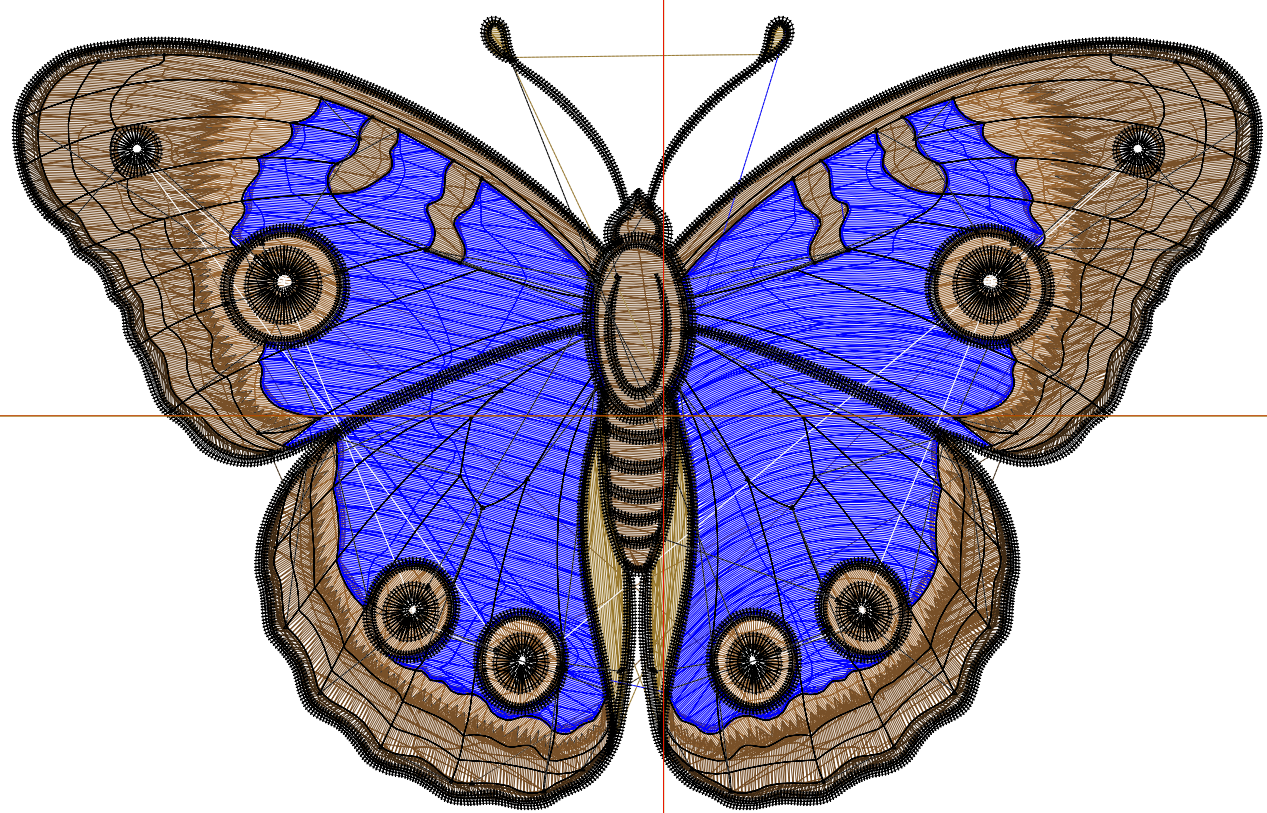

Stop Sequence:

#	N#	Color	St.	Code	Name	Chart
1.	14		5,473	14	Brown	Default
2.	4		9,576		R120 G80 B40	
3.	3		2,648		R64 G43 B21	
4.	5		674		R153 G121 B45	
5.	2		8,586	2	Blue	Default
6.	9		277	9	White	Default
7.	8		12,663	8	Black	Default

Production Worksheet

Wilcom EmbroideryStudio - Designing

Design: **6**

Title:

Stitches: 49,534
Height: 4.13 in
Width: 6.51 in
Colors: 7
Colorway: Colorway 1
Zoom: 1:1

Production Worksheet

Wilcom EmbroideryStudio - Designing

Design: **6**

Title:

Stitches: 49,534
 Height: 4.13 in
 Width: 6.51 in
 Colors: 7
 Colorway: Colorway 1
 Zoom: 1:1

Machine format: Tajima
 Color changes: 6
 Stops: 7
 Trims: 107
 Appliqués: 0
 Left: 86.2 mm
 Right: 79.2 mm
 Up: 52.9 mm
 Down: 52.1 mm
 EndX: 0.00 in
 EndY: 0.00 in
 Area 26.93 in²
 Max stitch: 11.2 mm
 Min stitch: 0.0 mm
 Max jump: 7.0 mm
 Total thread: 745.53ft
 Total bobbin: 247.83ft

Stop Sequence:

#	N#	Color	St.	Code	Name	Chart
1.	14		6,997	14	Brown	Default
2.	4		12,053		R120 G80 B40	
3.	3		3,192		R64 G43 B21	
4.	5		843		R153 G121 B45	
5.	2		11,433	2	Blue	Default
6.	9		327	9	White	Default
7.	8		14,687	8	Black	Default