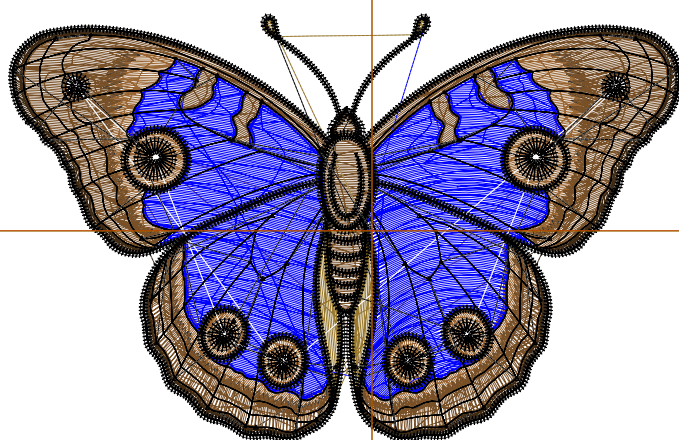

Production Worksheet

Wilcom EmbroideryStudio - Designing

Design: **3**

Title:

Stitches: 23,022
Height: 2.23 in
Width: 3.51 in
Colors: 7
Colorway: Colorway 1
Zoom: 1:1

Machine format: Tajima
Color changes: 6
Stops: 7
Trims: 99
Appliqués: 0
Left: 48.1 mm
Right: 41.1 mm
Up: 28.7 mm
Down: 28.0 mm
EndX: 0.00 in
EndY: 0.00 in
Area 7.84 in²
Max stitch: 7.5 mm
Min stitch: 0.0 mm
Max jump: 6.9 mm
Total thread: 301.23ft
Total bobbin: 87.63ft

Stop Sequence:

#	N#	Color	St.	Code	Name	Chart
1.	14		3,015	14	Brown	Default
2.	4		5,005		R120 G80 B40	
3.	3		1,588		R64 G43 B21	
4.	5		381		R153 G121 B45	
5.	2		4,181	2	Blue	Default
6.	9		191	9	White	Default
7.	8		8,659	8	Black	Default

Production Worksheet

Wilcom EmbroideryStudio - Designing

Design: **4**

Title:

Stitches: 31,126
Height: 2.87 in
Width: 4.51 in
Colors: 7
Colorway: Colorway 1
Zoom: 1:1

Machine format: Tajima
Color changes: 6
Stops: 7
Trims: 102
Appliqués: 0
Left: 60.8 mm
Right: 53.8 mm
Up: 36.8 mm
Down: 36.0 mm
EndX: 0.00 in
EndY: 0.00 in
Area: 12.93 in²
Max stitch: 9.7 mm
Min stitch: 0.0 mm
Max jump: 7.0 mm
Total thread: 430.83ft
Total bobbin: 132.92ft

Stop Sequence:

#	N#	Color	St.	Code	Name	Chart
1.	14		8,568	14	Brown	Default
2.	4		14,945		R120 G80 B40	
3.	3		3,784		R64 G43 B21	
4.	5		1,041		R153 G121 B45	
5.	2		13,702	2	Blue	Default
6.	9		344	9	White	Default
7.	8		16,725	8	Black	Default