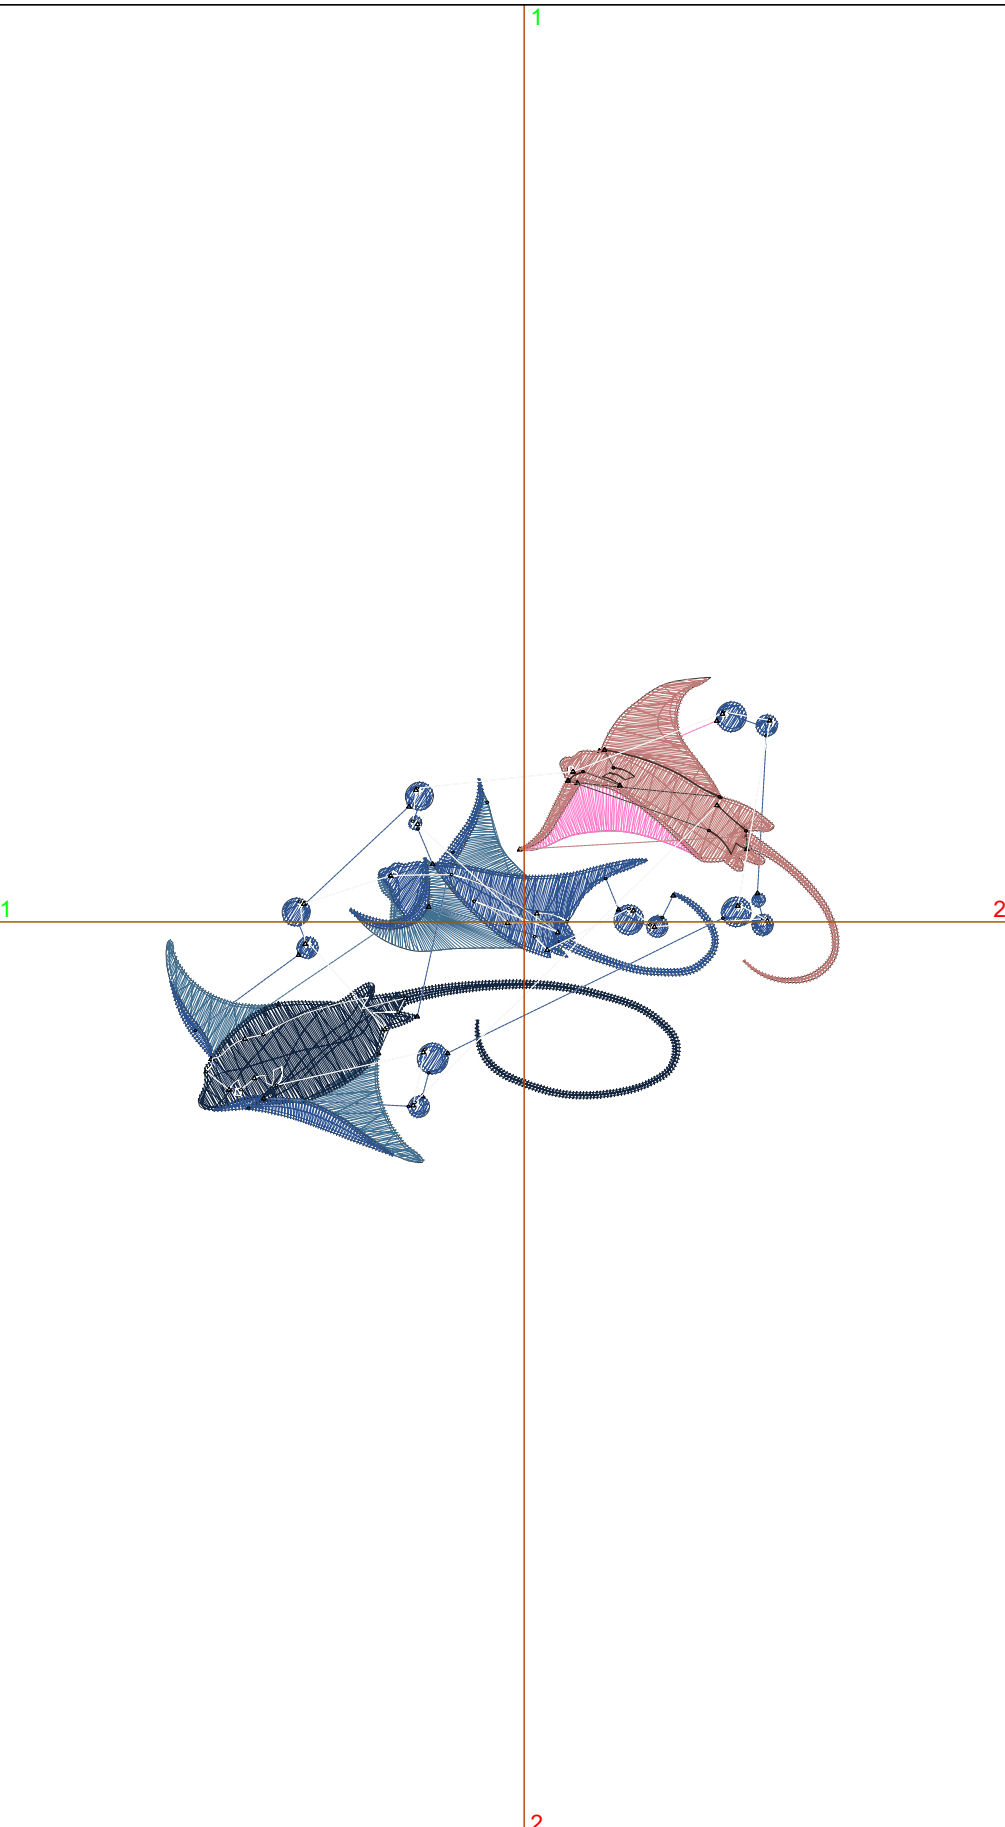

Production Worksheet

Wilcom EmbroideryStudio - Designing

Design: **3**

Title:

Stitches: 6,241
 Height: 64.1 mm
 Width: 89.1 mm
 Colors: 7
 Colorway: Colorway 1
 Zoom: 1:1

Machine format: Tajima
 Color changes: 6
 Stops: 7
 Trims: 48
 Appliqués: 0
 Left: 47.4 mm
 Right: 41.7 mm
 Up: 32.3 mm
 Down: 31.8 mm
 EndX: 0.0 mm
 EndY: 0.0 mm
 Area: 5711.2 mm²
 Max stitch: 7.2 mm
 Min stitch: 0.0 mm
 Max jump: 6.7 mm
 Total thread: 27.64m
 Total bobbin: 8.57m

Stop Sequence:

#	N#	Color	St.	Code	Name	Chart
1.	5		977		R66 G112 B145	
2.	7		1,193		R20 G39 B66	
3.	2		2,052		R45 G83 B145	
4.	15		264	15	Pink	Default
5.	1		1,261		R191 G123 B119	
6.	4		84		R69 G45 B40	
7.	9		408	9	White	Default

Production Worksheet

Wilcom EmbroideryStudio - Designing

Design: **4**

Title:

Stitches: 8,329
 Height: 82.5 mm
 Width: 114.5 mm
 Colors: 7
 Colorway: Colorway 1
 Zoom: 1:1

Machine format: Tajima
 Color changes: 6
 Stops: 7
 Trims: 53
 Appliqués: 0
 Left: 60.0 mm
 Right: 54.4 mm
 Up: 41.5 mm
 Down: 41.0 mm
 EndX: 0.0 mm
 EndY: 0.0 mm
 Area: 9441.6 mm²
 Max stitch: 9.1 mm
 Min stitch: 0.0 mm
 Max jump: 6.7 mm
 Total thread: 39.68m
 Total bobbin: 13.23m

Stop Sequence:

#	N#	Color	St.	Code	Name	Chart
1.	5		2,873		R66 G112 B145	
2.	7		3,443		R20 G39 B66	
3.	2		5,102		R45 G83 B145	
4.	15		819	15	Pink	Default
5.	1		3,494		R191 G123 B119	
6.	4		127		R69 G45 B40	
7.	9		614	9	White	Default