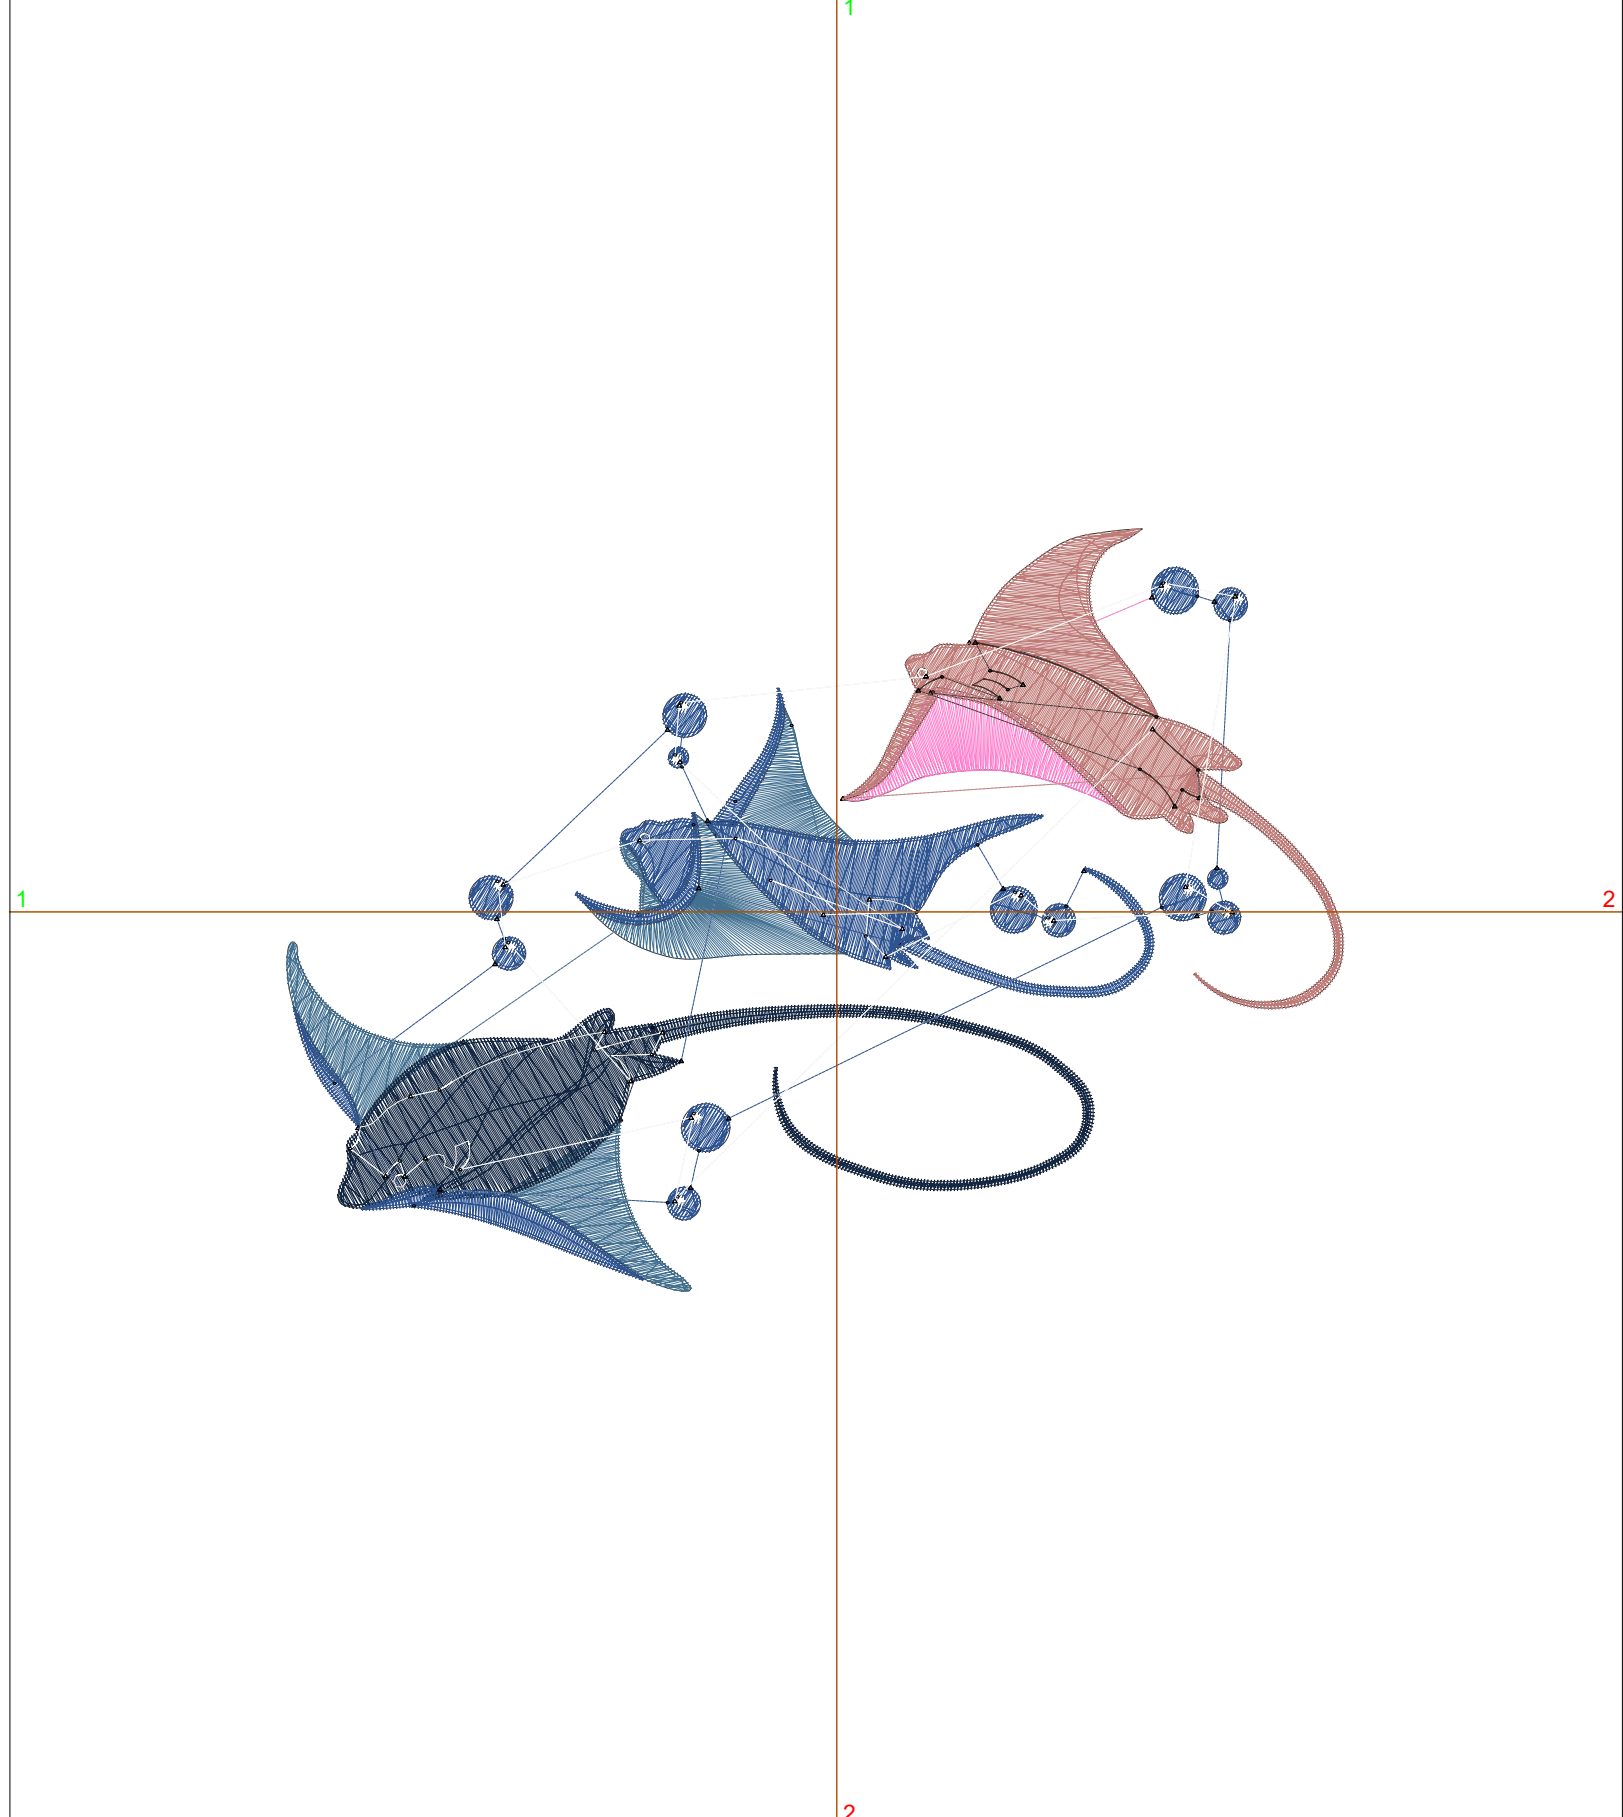

Stop Sequence:

#	N#	Color	St.	Code	Name	Chart
1.	5		977		R66 G112 B145	
2.	7		1,193		R20 G39 B66	
3.	2		2,052		R45 G83 B145	
4.	15		264	15	Pink	Default
5.	1		1,261		R191 G123 B119	
6.	4		84		R69 G45 B40	
7.	9		408	9	White	Default

Stop Sequence:

#	N#	Color	St.	Code	Name	Chart
1.	5		1,373		R66 G112 B145	
2.	7		1,653		R20 G39 B66	
3.	2		2,689		R45 G83 B145	
4.	15		384	15	Pink	Default
5.	1		1,719		R191 G123 B119	
6.	4		97		R69 G45 B40	
7.	9		412	9	White	Default

Production Worksheet

Wilcom EmbroideryStudio - Designing

Design: **5**

Title:

Stitches: 10,875
Height: 100.8 mm
Width: 139.9 mm
Colors: 7
Colorway: Colorway 1
Zoom: 1:1

Production Worksheet

Wilcom EmbroideryStudio - Designing

Design: **5**

Title:

Stitches: 10,875
 Height: 100.8 mm
 Width: 139.9 mm
 Colors: 7
 Colorway: Colorway 1
 Zoom: 1:1

Machine format: Tajima
 Color changes: 6
 Stops: 7
 Trims: 57
 Appliqués: 0
 Left: 72.8 mm
 Right: 67.1 mm
 Up: 50.6 mm
 Down: 50.2 mm
 EndX: 0.0 mm
 EndY: 0.0 mm
 Area 14101.7 mm²
 Max stitch: 7.0 mm
 Min stitch: 0.0 mm
 Max jump: 7.0 mm
 Total thread: 54.56m
 Total bobbin: 19.03m