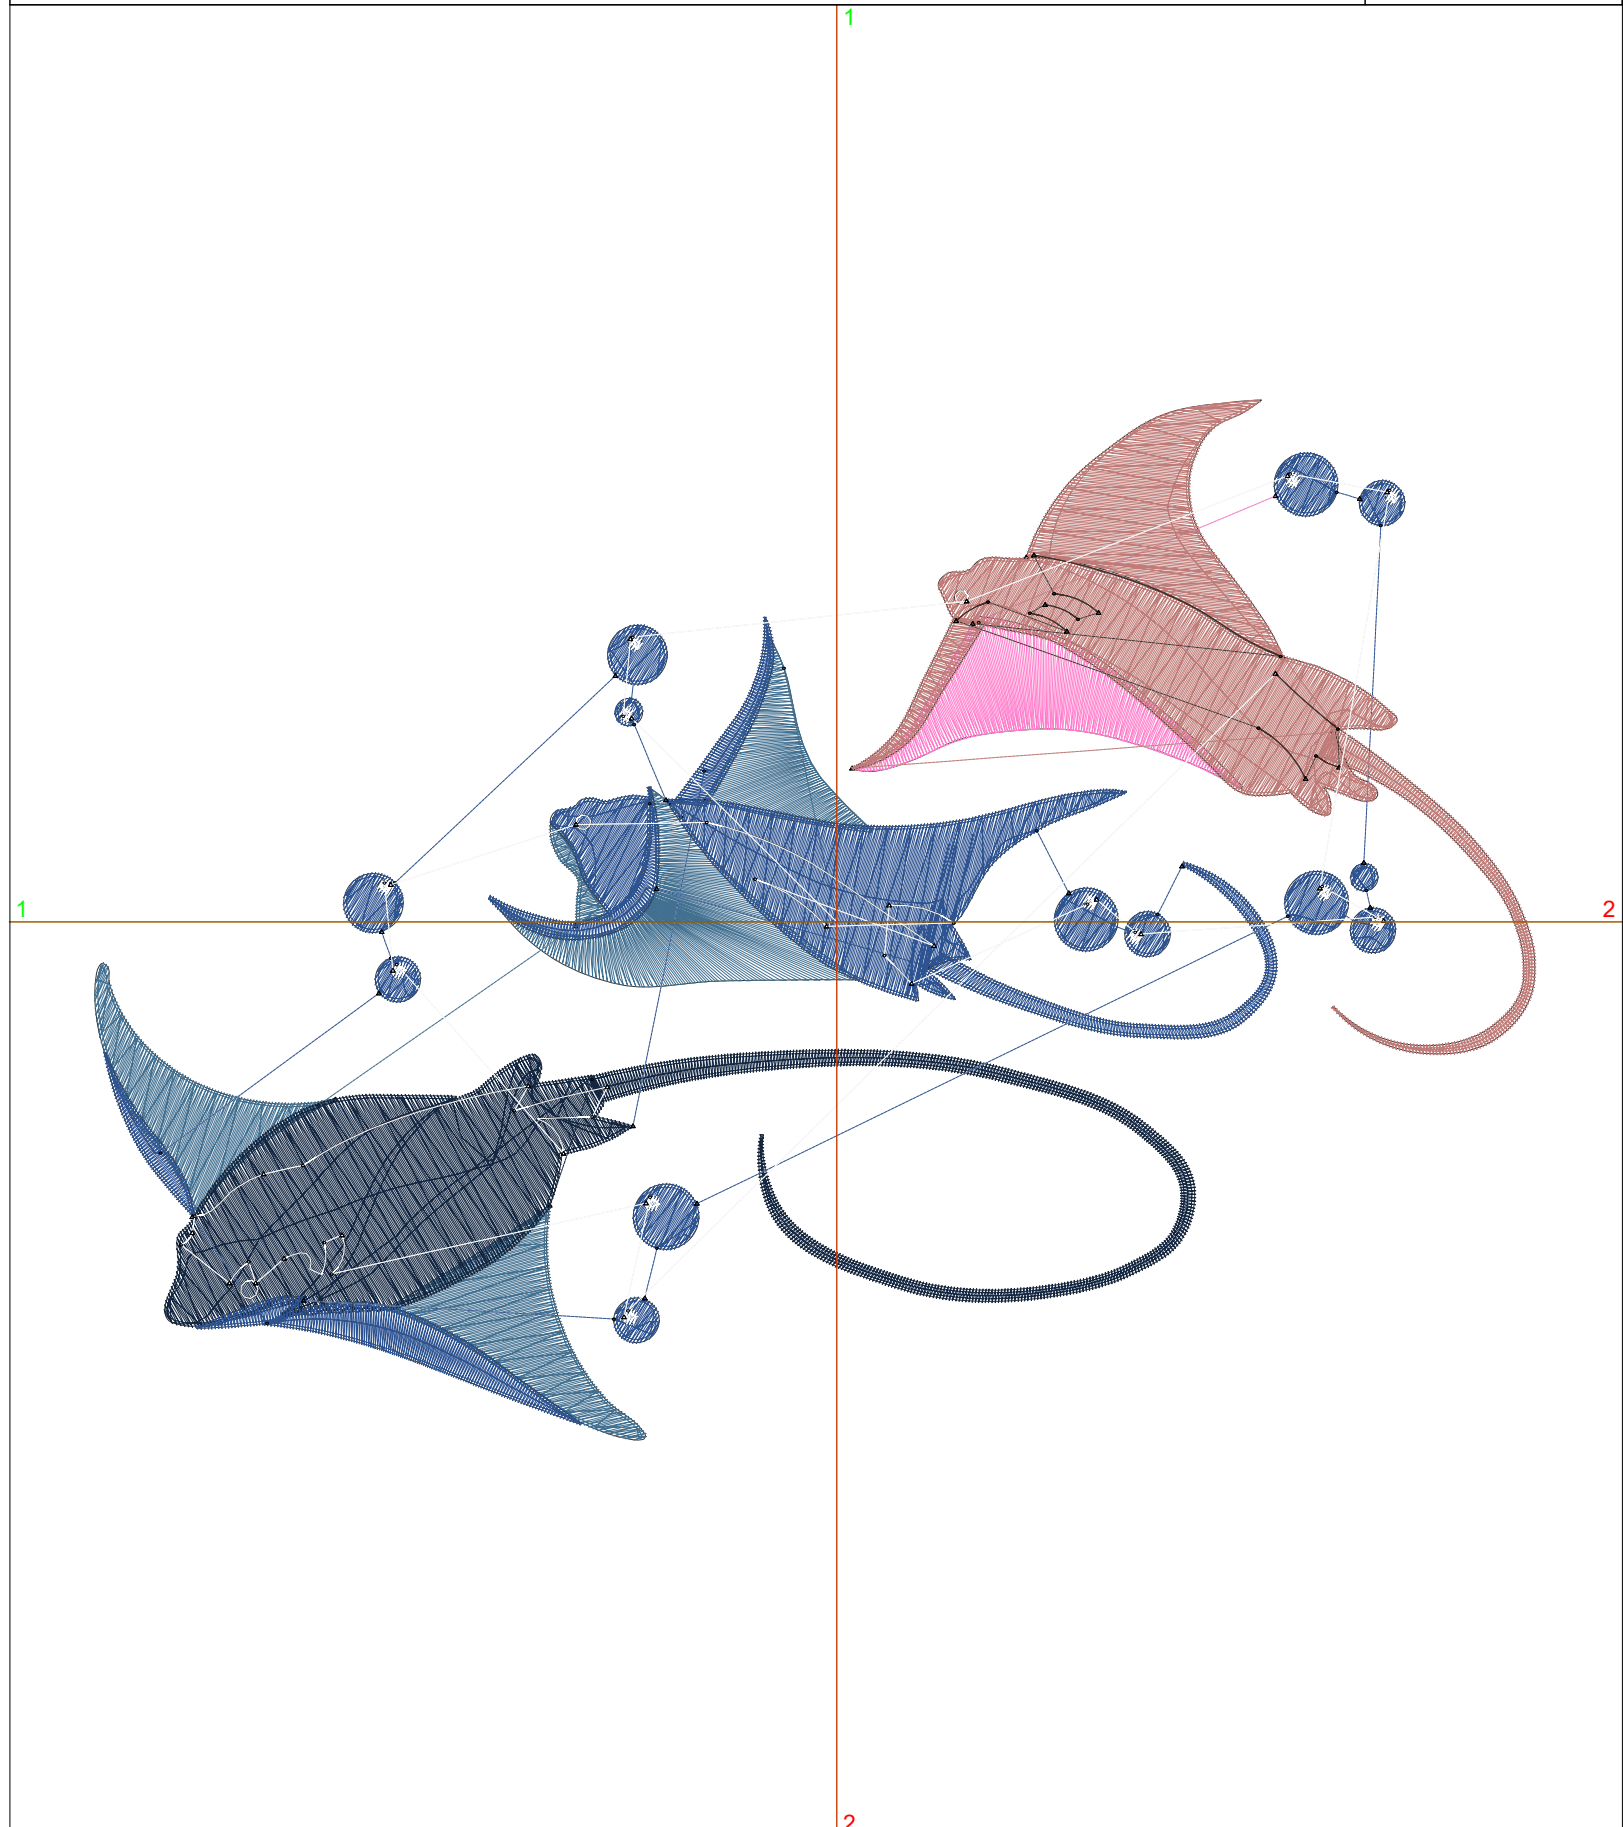

Production Worksheet

Wilcom EmbroideryStudio - Designing

Design: **3**

Title:

Stitches: 6,241
 Height: 64.1 mm
 Width: 89.1 mm
 Colors: 7
 Colorway: Colorway 1
 Zoom: 1:1

Machine format: Tajima
 Color changes: 6
 Stops: 7
 Trims: 48
 Appliqués: 0
 Left: 47.4 mm
 Right: 41.7 mm
 Up: 32.3 mm
 Down: 31.8 mm
 EndX: 0.0 mm
 EndY: 0.0 mm
 Area: 5711.2 mm²
 Max stitch: 7.2 mm
 Min stitch: 0.0 mm
 Max jump: 6.7 mm
 Total thread: 27.64m
 Total bobbin: 8.57m

Stop Sequence:

#	N#	Color	St.	Code	Name	Chart
1.	5		977		R66 G112 B145	
2.	7		1,193		R20 G39 B66	
3.	2		2,052		R45 G83 B145	
4.	15		264	15	Pink	Default
5.	1		1,261		R191 G123 B119	
6.	4		84		R69 G45 B40	
7.	9		408	9	White	Default

Production Worksheet

Wilcom EmbroideryStudio - Designing

Design: **7**

Title:

Stitches: 16,474
Height: 137.5 mm
Width: 190.7 mm
Colors: 7
Colorway: Colorway 1
Zoom: 1:1

Production Worksheet

Wilcom EmbroideryStudio - Designing

Design: **7**

Title:

Stitches: 16,474
 Height: 137.5 mm
 Width: 190.7 mm
 Colors: 7
 Colorway: Colorway 1
 Zoom: 1:1

Machine format: Tajima
 Color changes: 6
 Stops: 7
 Trims: 60
 Appliqués: 0
 Left: 98.2 mm
 Right: 92.5 mm
 Up: 69.0 mm
 Down: 68.5 mm
 EndX: 0.0 mm
 EndY: 0.0 mm
 Area 26230.5 mm²
 Max stitch: 6.9 mm
 Min stitch: 0.1 mm
 Max jump: 6.9 mm
 Total thread: 90.34m
 Total bobbin: 33.60m