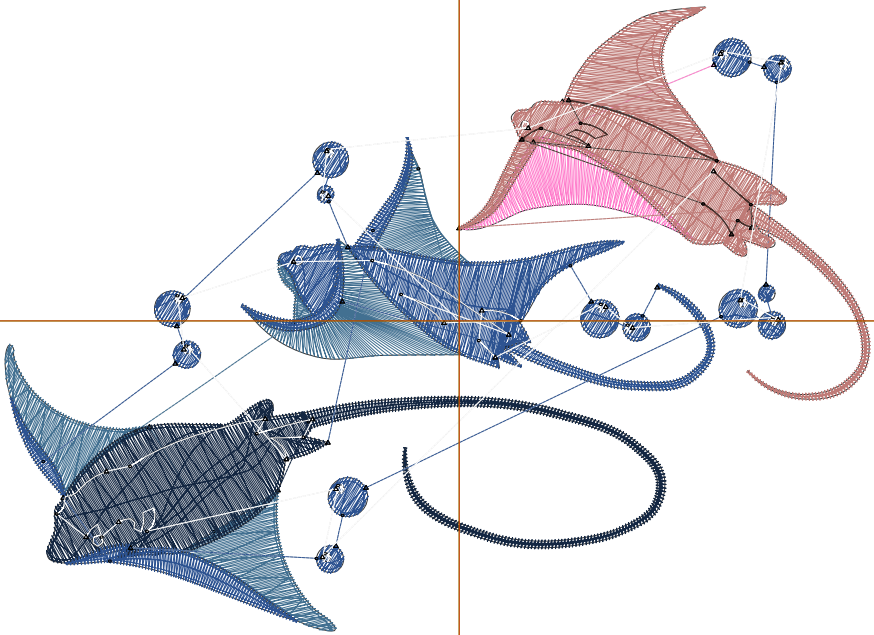

Production Worksheet

Wilcom EmbroideryStudio - Designing

Design: **3**

Title:

Stitches: 6,241
 Height: 64.1 mm
 Width: 89.1 mm
 Colors: 7
 Colorway: Colorway 1
 Zoom: 1:1

Machine format: Tajima
 Color changes: 6
 Stops: 7
 Trims: 48
 Appliqués: 0
 Left: 47.4 mm
 Right: 41.7 mm
 Up: 32.3 mm
 Down: 31.8 mm
 EndX: 0.0 mm
 EndY: 0.0 mm
 Area: 5711.2 mm²
 Max stitch: 7.2 mm
 Min stitch: 0.0 mm
 Max jump: 6.7 mm
 Total thread: 27.64m
 Total bobbin: 8.57m

Stop Sequence:

#	N#	Color	St.	Code	Name	Chart
1.	5		977		R66 G112 B145	
2.	7		1,193		R20 G39 B66	
3.	2		2,052		R45 G83 B145	
4.	15		264	15	Pink	Default
5.	1		1,261		R191 G123 B119	
6.	4		84		R69 G45 B40	
7.	9		408	9	White	Default

Production Worksheet

Wilcom EmbroideryStudio - Designing

Design: **4**

Title:

Stitches: 8,329
 Height: 82.5 mm
 Width: 114.5 mm
 Colors: 7
 Colorway: Colorway 1
 Zoom: 1:1

Machine format: Tajima
 Color changes: 6
 Stops: 7
 Trims: 53
 Appliqués: 0
 Left: 60.0 mm
 Right: 54.4 mm
 Up: 41.5 mm
 Down: 41.0 mm
 EndX: 0.0 mm
 EndY: 0.0 mm
 Area: 9441.6 mm²
 Max stitch: 9.1 mm
 Min stitch: 0.0 mm
 Max jump: 6.7 mm
 Total thread: 39.68m
 Total bobbin: 13.23m

Stop Sequence:

#	N#	Color	St.	Code	Name	Chart
1.	5		1,373		R66 G112 B145	
2.	7		1,653		R20 G39 B66	
3.	2		2,689		R45 G83 B145	
4.	15		384	15	Pink	Default
5.	1		1,719		R191 G123 B119	
6.	4		97		R69 G45 B40	
7.	9		412	9	White	Default