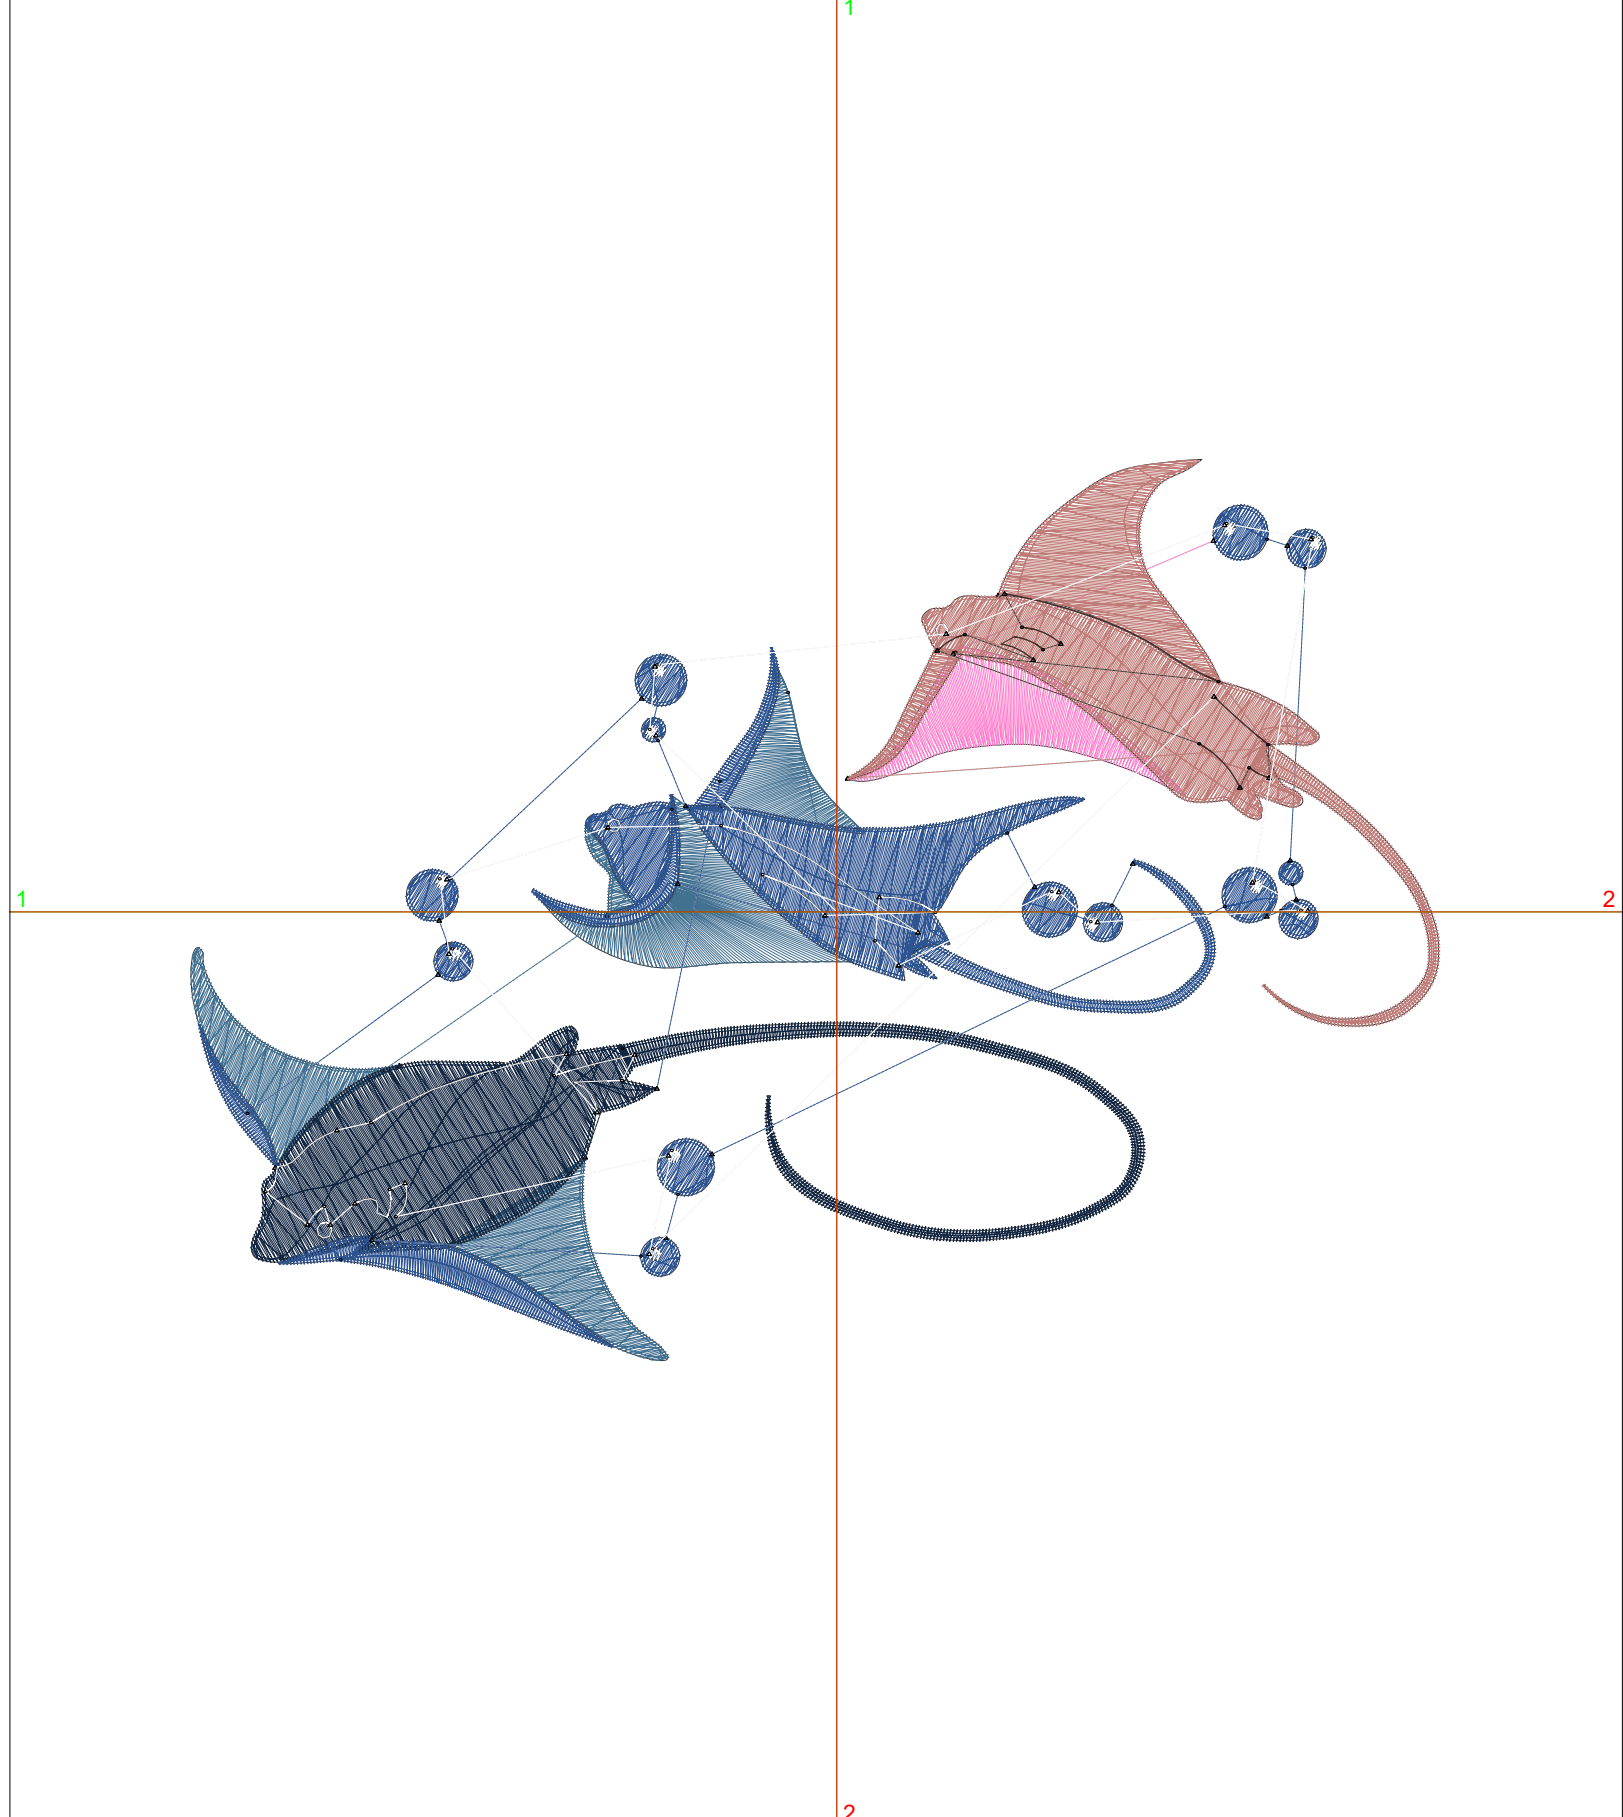

Stop Sequence:

#	N#	Color	St.	Code	Name	Chart
1.	5		977		R66 G112 B145	
2.	7		1,193		R20 G39 B66	
3.	2		2,052		R45 G83 B145	
4.	15		264	15	Pink	Default
5.	1		1,261		R191 G123 B119	
6.	4		84		R69 G45 B40	
7.	9		408	9	White	Default

Stop Sequence:

#	N#	Color	St.	Code	Name	Chart
1.	5		1,829		R66 G112 B145	
2.	7		2,196		R20 G39 B66	
3.	2		3,454		R45 G83 B145	
4.	15		510	15	Pink	Default
5.	1		2,246		R191 G123 B119	
6.	4		110		R69 G45 B40	
7.	9		528	9	White	Default

Production Worksheet

Wilcom EmbroideryStudio - Designing

Design: **6**

Title:

Stitches: 13,529
Height: 119.2 mm
Width: 165.3 mm
Colors: 7
Colorway: Colorway 1
Zoom: 1:1

Production Worksheet

Wilcom EmbroideryStudio - Designing

Design: **6**

Title:

Stitches: 13,529
 Height: 119.2 mm
 Width: 165.3 mm
 Colors: 7
 Colorway: Colorway 1
 Zoom: 1:1

Machine format: Tajima
 Color changes: 6
 Stops: 7
 Trims: 59
 Appliqués: 0
 Left: 85.5 mm
 Right: 79.8 mm
 Up: 59.8 mm
 Down: 59.3 mm
 EndX: 0.0 mm
 EndY: 0.0 mm
 Area 19694.8 mm²
 Max stitch: 6.9 mm
 Min stitch: 0.1 mm
 Max jump: 6.9 mm
 Total thread: 71.26m
 Total bobbin: 25.78m