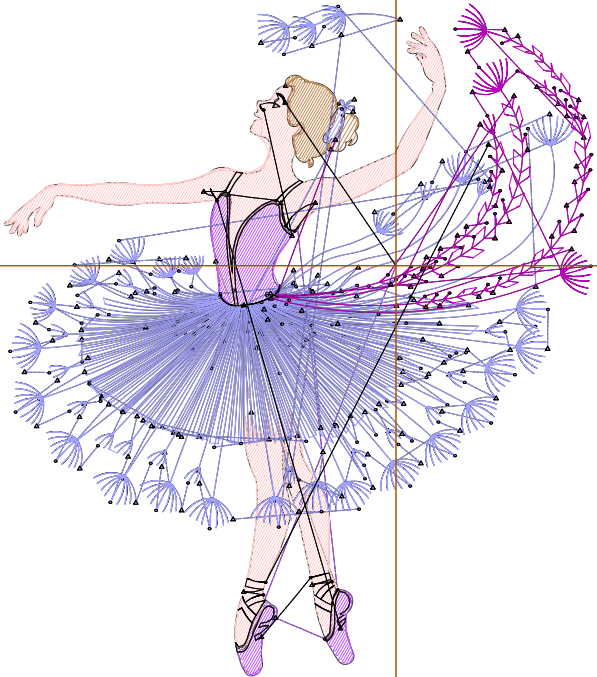

# Production Worksheet

Wilcom EmbroideryStudio - Designing

Design: **3**

Title:

Stitches: 7,848  
 Height: 3.50 in  
 Width: 3.06 in  
 Colors: 6  
 Colorway: Colorway 1  
 Zoom: 1:1

Machine format: Tajima  
 Color changes: 5  
 Stops: 6  
 Trims: 204  
 Appliqués: 0  
 Left: 51.8 mm  
 Right: 25.9 mm  
 Up: 34.6 mm  
 Down: 54.3 mm  
 EndX: 0.00 in  
 EndY: 0.00 in  
 Area 10.70 in<sup>2</sup>  
 Max stitch: 6.9 mm  
 Min stitch: 0.0 mm  
 Max jump: 6.9 mm  
 Total thread: 99.93ft  
 Total bobbin: 27.54ft

Stop Sequence:

#	N#	Color	St.	Code	Name	Chart
1.	10		385	10	Dark Blue	Default
2.	1		1,267		R255 G170 B85	
3.	14		177	14	Brown	Default
4.	2		4,801	2	Blue	Default
5.	6		896	6	Dark Magenta	Default
6.	8		320	8	Black	Default

# Production Worksheet

Wilcom EmbroideryStudio - Designing

Design: **4**

Title:

Stitches: 9,563  
 Height: 4.50 in  
 Width: 3.93 in  
 Colors: 6  
 Colorway: Colorway 1  
 Zoom: 1:1

Machine format: Tajima  
 Color changes: 5  
 Stops: 6  
 Trims: 242  
 Appliqués: 0  
 Left: 62.9 mm  
 Right: 37.0 mm  
 Up: 47.3 mm  
 Down: 67.0 mm  
 EndX: 0.00 in  
 EndY: 0.00 in  
 Area 17.70 in<sup>2</sup>  
 Max stitch: 7.0 mm  
 Min stitch: 0.0 mm  
 Max jump: 7.0 mm  
 Total thread: 127.21ft  
 Total bobbin: 37.03ft

Stop Sequence:

#	N#	Color	St.	Code	Name	Chart
1.	10		1,102	10	Dark Blue	Default
2.	1		3,674		R255 G170 B85	
3.	14		498	14	Brown	Default
4.	2		7,433	2	Blue	Default
5.	6		1,382	6	Dark Magenta	Default
6.	8		535	8	Black	Default