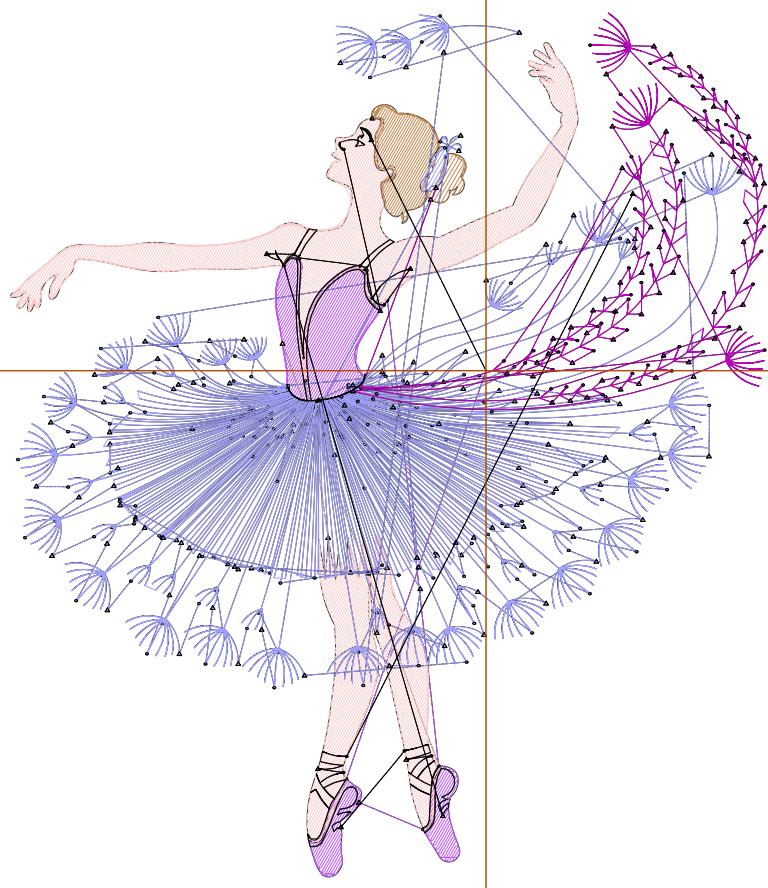

# Production Worksheet

Wilcom EmbroideryStudio - Designing

Design: **3**

Title:

Stitches: 7,848  
 Height: 3.50 in  
 Width: 3.06 in  
 Colors: 6  
 Colorway: Colorway 1  
 Zoom: 1:1

Machine format: Tajima  
 Color changes: 5  
 Stops: 6  
 Trims: 204  
 Appliqués: 0  
 Left: 51.8 mm  
 Right: 25.9 mm  
 Up: 34.6 mm  
 Down: 54.3 mm  
 EndX: 0.00 in  
 EndY: 0.00 in  
 Area 10.70 in<sup>2</sup>  
 Max stitch: 6.9 mm  
 Min stitch: 0.0 mm  
 Max jump: 6.9 mm  
 Total thread: 99.93ft  
 Total bobbin: 27.54ft

Stop Sequence:

#	N#	Color	St.	Code	Name	Chart
1.	10		385	10	Dark Blue	Default
2.	1		1,267		R255 G170 B85	
3.	14		177	14	Brown	Default
4.	2		4,801	2	Blue	Default
5.	6		896	6	Dark Magenta	Default
6.	8		320	8	Black	Default

# Production Worksheet

Wilcom EmbroideryStudio - Designing

Design: **4**

Title:

Stitches: 9,563  
 Height: 4.50 in  
 Width: 3.93 in  
 Colors: 6  
 Colorway: Colorway 1  
 Zoom: 1:1

Machine format: Tajima  
 Color changes: 5  
 Stops: 6  
 Trims: 242  
 Appliqués: 0  
 Left: 62.9 mm  
 Right: 37.0 mm  
 Up: 47.3 mm  
 Down: 67.0 mm  
 EndX: 0.00 in  
 EndY: 0.00 in  
 Area 17.70 in<sup>2</sup>  
 Max stitch: 7.0 mm  
 Min stitch: 0.0 mm  
 Max jump: 7.0 mm  
 Total thread: 127.21ft  
 Total bobbin: 37.03ft

Stop Sequence:

#	N#	Color	St.	Code	Name	Chart
1.	10		528	10	Dark Blue	Default
2.	1		1,737		R255 G170 B85	
3.	14		233	14	Brown	Default
4.	2		5,579	2	Blue	Default
5.	6		1,108	6	Dark Magenta	Default
6.	8		376	8	Black	Default