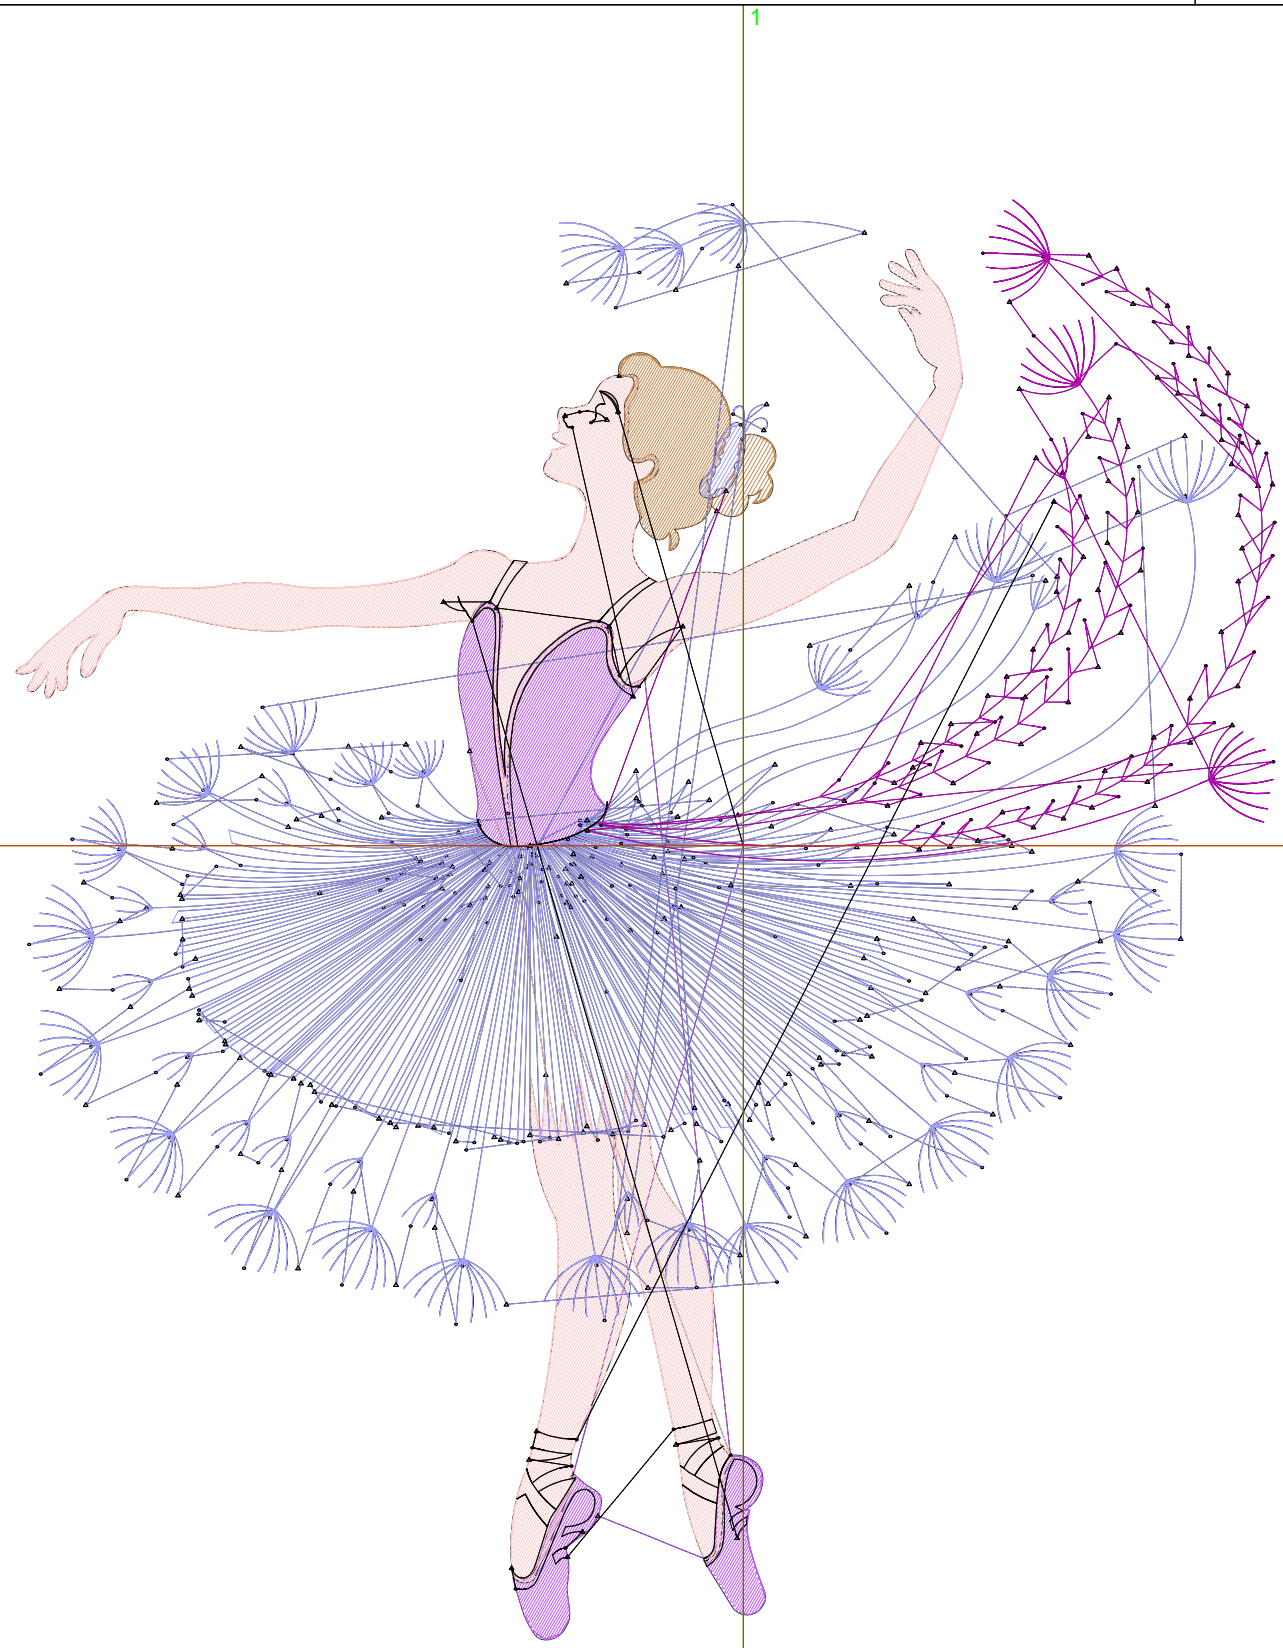

# Production Worksheet

Wilcom EmbroideryStudio - Designing

Design: **3**

Title:

Stitches: 7,848  
 Height: 3.50 in  
 Width: 3.06 in  
 Colors: 6  
 Colorway: Colorway 1  
 Zoom: 1:1

Machine format: Tajima  
 Color changes: 5  
 Stops: 6  
 Trims: 204  
 Appliqués: 0  
 Left: 51.8 mm  
 Right: 25.9 mm  
 Up: 34.6 mm  
 Down: 54.3 mm  
 EndX: 0.00 in  
 EndY: 0.00 in  
 Area 10.70 in<sup>2</sup>  
 Max stitch: 6.9 mm  
 Min stitch: 0.0 mm  
 Max jump: 6.9 mm  
 Total thread: 99.93ft  
 Total bobbin: 27.54ft

Stop Sequence:

#	N#	Color	St.	Code	Name	Chart
1.	10		385	10	Dark Blue	Default
2.	1		1,267		R255 G170 B85	
3.	14		177	14	Brown	Default
4.	2		4,801	2	Blue	Default
5.	6		896	6	Dark Magenta	Default
6.	8		320	8	Black	Default

# Production Worksheet

Wilcom EmbroideryStudio - Designing

Design: **7**

Title:

Stitches: 14,626  
Height: 7.50 in  
Width: 6.55 in  
Colors: 6  
Colorway: Colorway 1  
Zoom: 1:1

# Production Worksheet

Wilcom EmbroideryStudio - Designing

Design: **7**

Title:

Stitches: 14,626  
 Height: 7.50 in  
 Width: 6.55 in  
 Colors: 6  
 Colorway: Colorway 1  
 Zoom: 1:1

Machine format: Tajima  
 Color changes: 5  
 Stops: 6  
 Trims: 276  
 Appliqués: 0  
 Left: 96.2 mm  
 Right: 70.3 mm  
 Up: 85.4 mm  
 Down: 105.0 mm  
 EndX: 0.00 in  
 EndY: 0.00 in  
 Area 49.14 in<sup>2</sup>  
 Max stitch: 7.0 mm  
 Min stitch: 0.0 mm  
 Max jump: 7.0 mm  
 Total thread: 218.12ft  
 Total bobbin: 71.22ft