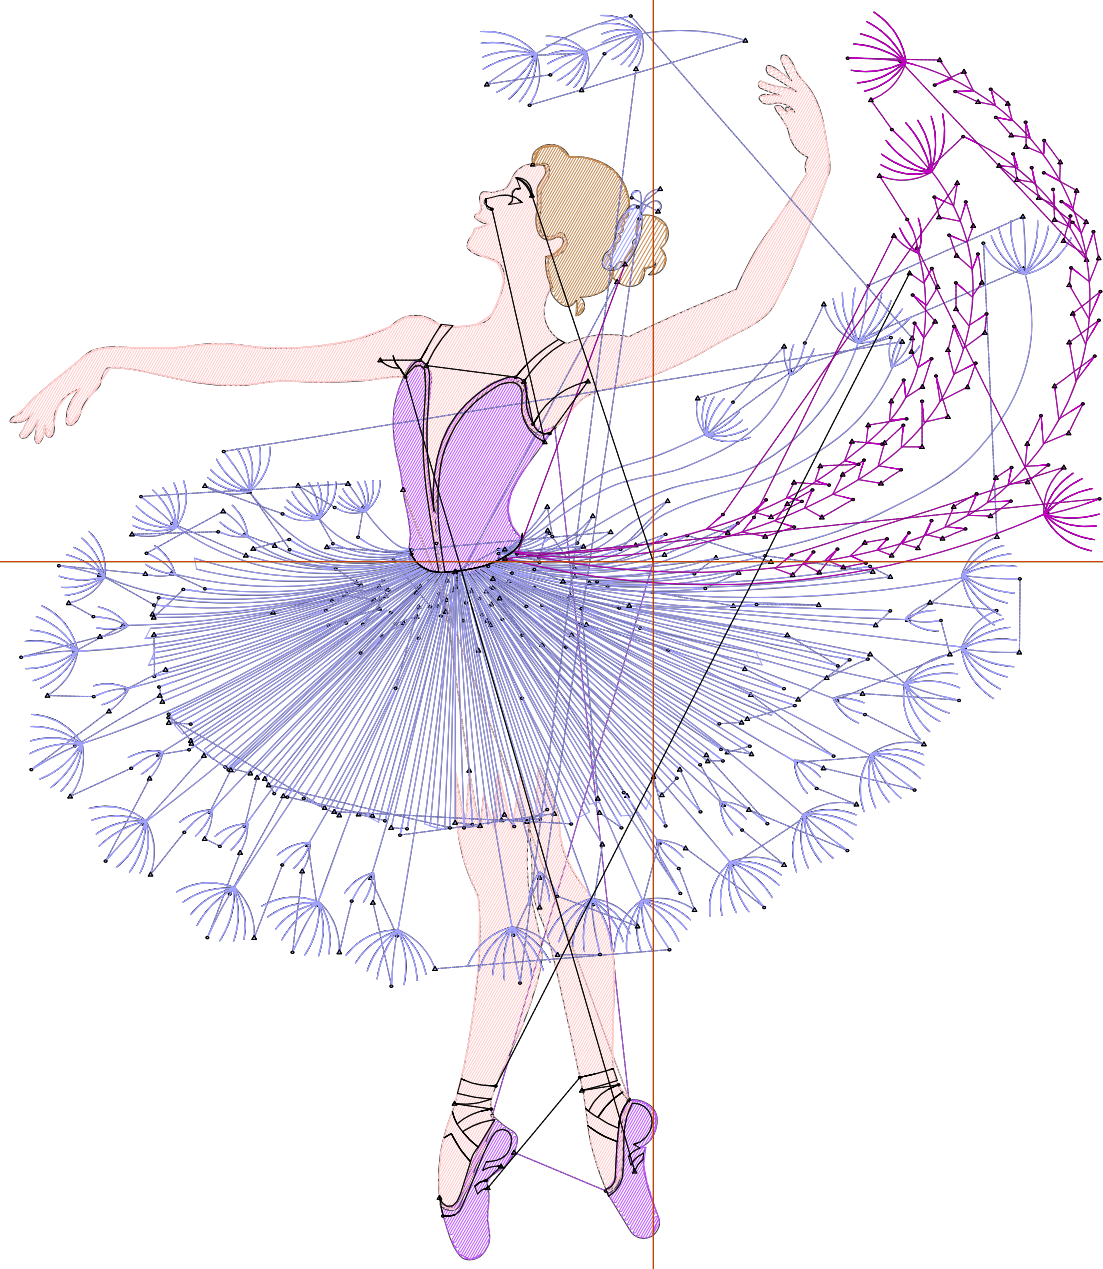

Stop Sequence:

#	N#	Color	St.	Code	Name	Chart
1.	10		385	10	Dark Blue	Default
2.	1		1,267		R255 G170 B85	
3.	14		177	14	Brown	Default
4.	2		4,801	2	Blue	Default
5.	6		896	6	Dark Magenta	Default
6.	8		320	8	Black	Default

Stop Sequence:

#	N#	Color	St.	Code	Name	Chart
1.	10		683	10	Dark Blue	Default
2.	1		2,347		R255 G170 B85	
3.	14		316	14	Brown	Default
4.	2		6,175	2	Blue	Default
5.	6		1,207	6	Dark Magenta	Default
6.	8		422	8	Black	Default

# Production Worksheet

Wilcom EmbroideryStudio - Designing

Design: **6**

Title:

Stitches: 12,809  
Height: 6.50 in  
Width: 5.68 in  
Colors: 6  
Colorway: Colorway 1  
Zoom: 1:1

# Production Worksheet

Wilcom EmbroideryStudio - Designing

Design: **6**

Title:

Stitches: 12,809  
 Height: 6.50 in  
 Width: 5.68 in  
 Colors: 6  
 Colorway: Colorway 1  
 Zoom: 1:1

Machine format: Tajima  
 Color changes: 5  
 Stops: 6  
 Trims: 265  
 Appliqués: 0  
 Left: 85.1 mm  
 Right: 59.2 mm  
 Up: 72.7 mm  
 Down: 92.4 mm  
 EndX: 0.00 in  
 EndY: 0.00 in  
 Area 36.92 in<sup>2</sup>  
 Max stitch: 6.9 mm  
 Min stitch: 0.0 mm  
 Max jump: 6.9 mm  
 Total thread: 185.71ft  
 Total bobbin: 59.07ft