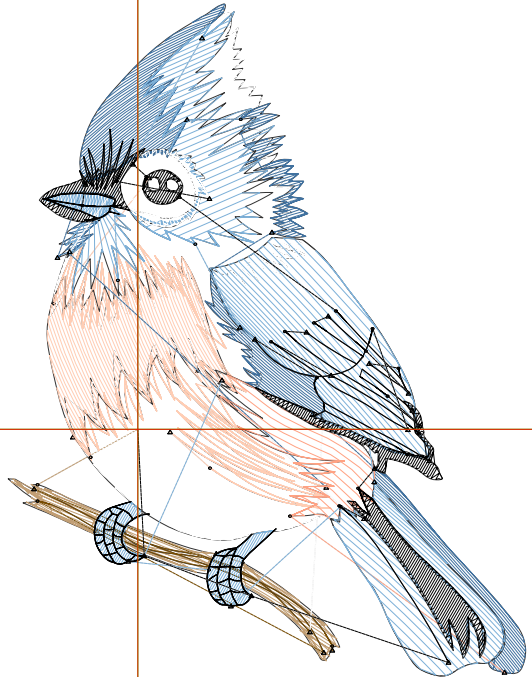

Production Worksheet

Wilcom EmbroideryStudio - Designing

Design: **3**

Title:

Stitches: 8,462
 Height: 3.50 in
 Width: 2.68 in
 Colors: 8
 Colorway: Colorway 1
 Zoom: 1:1

Machine format: Tajima
 Color changes: 8
 Stops: 9
 Trims: 43
 Appliqués: 0
 Left: 16.8 mm
 Right: 51.3 mm
 Up: 56.2 mm
 Down: 32.6 mm
 EndX: 0.00 in
 EndY: 0.00 in
 Area 9.37 in²
 Max stitch: 8.5 mm
 Min stitch: 0.0 mm
 Max jump: 6.8 mm
 Total thread: 126.02ft
 Total bobbin: 40.02ft

Stop Sequence:

#	N#	Color	St.	Code	Name	Chart
1.	14		283	1256	Teddy Bear	Madeira Classic 40
2.	15		94	15	Pink	Default
3.	9		2,634	9	White	Default
4.	7		1,551	7	Green	Default
5.	1		860		R62 G81 B150	
6.	2		177		R255 G162 B131	
7.	5		1,331	5	Aqua	Default
8.	9		197	9	White	Default
9.	8		1,333	8	Black	Default

Production Worksheet

Wilcom EmbroideryStudio - Designing

Design: **4**

Title:

Stitches: 11,663
 Height: 4.49 in
 Width: 3.46 in
 Colors: 8
 Colorway: Colorway 1
 Zoom: 1:1

Machine format: Tajima
 Color changes: 8
 Stops: 9
 Trims: 47
 Appliqués: 0
 Left: 26.9 mm
 Right: 61.1 mm
 Up: 68.8 mm
 Down: 45.3 mm
 EndX: 0.00 in
 EndY: 0.00 in
 Area 15.55 in²
 Max stitch: 8.6 mm
 Min stitch: 0.0 mm
 Max jump: 7.0 mm
 Total thread: 181.40ft
 Total bobbin: 60.39ft

Stop Sequence:

#	N#	Color	St.	Code	Name	Chart
1.	14		748	1256	Teddy Bear	Madeira Classic 40
2.	15		166	15	Pink	Default
3.	9		8,911	9	White	Default
4.	7		3,684	7	Green	Default
5.	1		2,388		R62 G81 B150	
6.	2		452		R255 G162 B131	
7.	5		3,598	5	Aqua	Default
8.	9		492	9	White	Default
9.	8		2,943	8	Black	Default