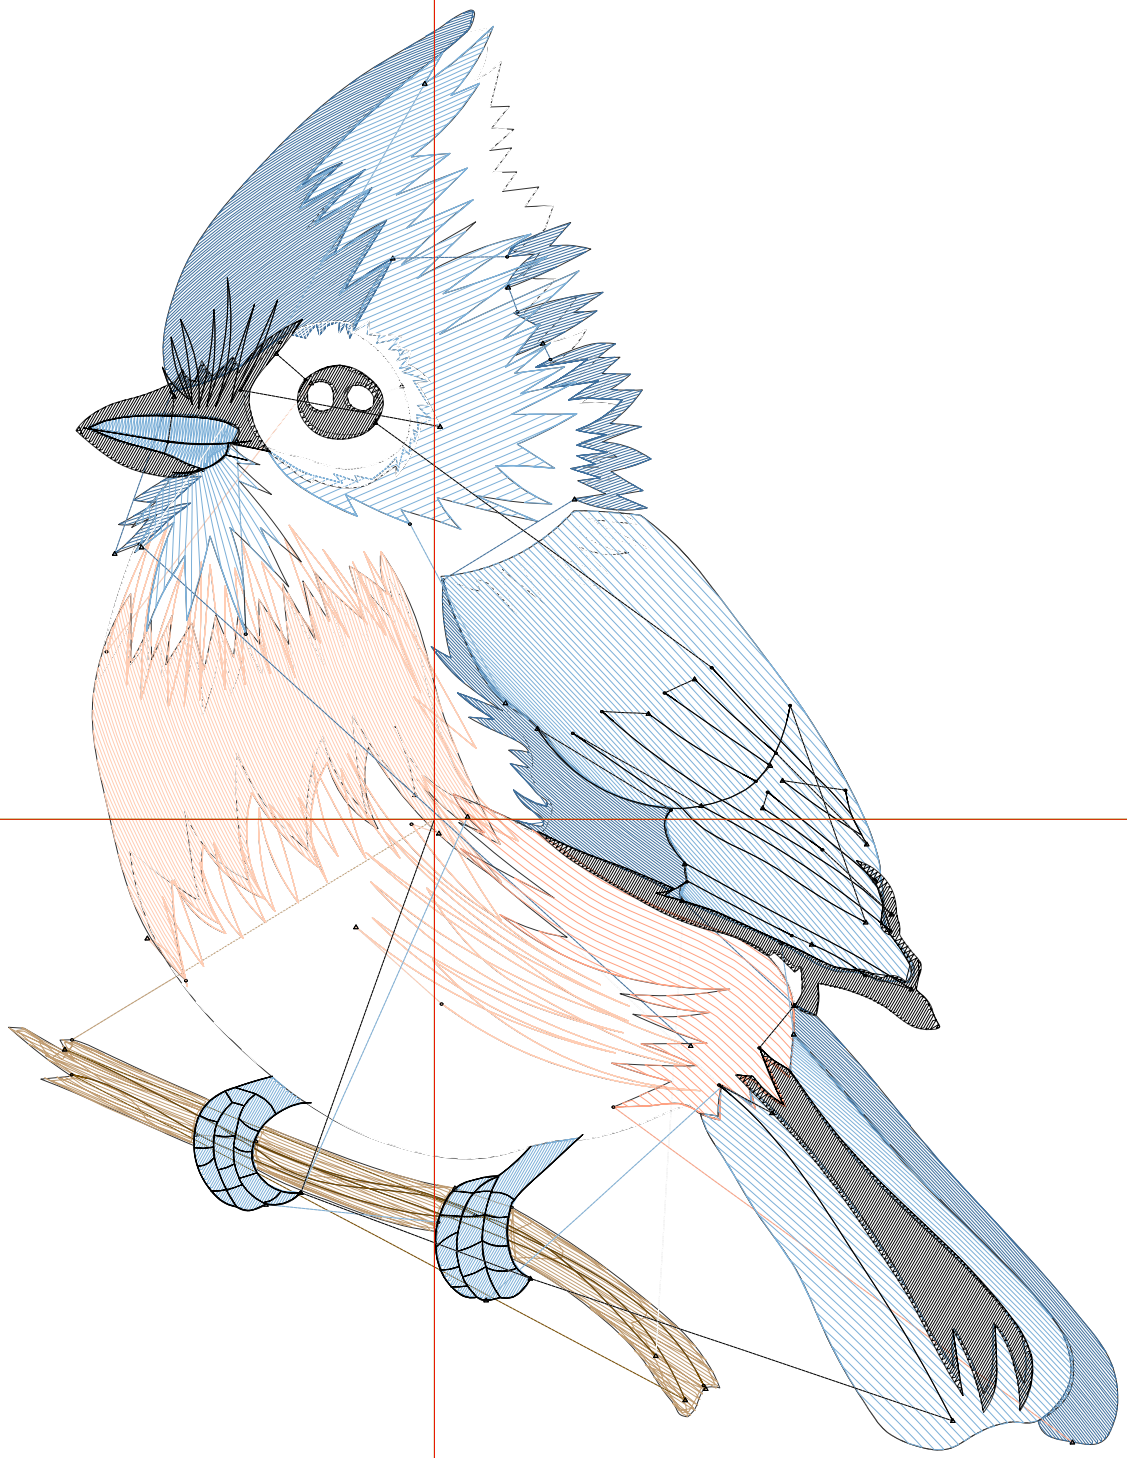

Production Worksheet

Wilcom EmbroideryStudio - Designing

Design: **3**

Title:

Stitches: 8,462
 Height: 3.50 in
 Width: 2.68 in
 Colors: 8
 Colorway: Colorway 1
 Zoom: 1:1

Machine format: Tajima
 Color changes: 8
 Stops: 9
 Trims: 43
 Appliqués: 0
 Left: 16.8 mm
 Right: 51.3 mm
 Up: 56.2 mm
 Down: 32.6 mm
 EndX: 0.00 in
 EndY: 0.00 in
 Area 9.37 in²
 Max stitch: 8.5 mm
 Min stitch: 0.0 mm
 Max jump: 6.8 mm
 Total thread: 126.02ft
 Total bobbin: 40.02ft

Design: **6**

Title:

Stitches: 19,128
 Height: 6.50 in
 Width: 4.99 in
 Colors: 8
 Colorway: Colorway 1
 Zoom: 1:1

Machine format: Tajima
 Color changes: 8
 Stops: 9
 Trims: 51
 Appliqués: 0
 Left: 46.2 mm
 Right: 80.6 mm
 Up: 94.3 mm
 Down: 70.7 mm
 EndX: 0.00 in
 EndY: 0.00 in
 Area 32.44 in²
 Max stitch: 10.0 mm
 Min stitch: 0.0 mm
 Max jump: 6.9 mm
 Total thread: 319.50ft
 Total bobbin: 113.21ft

Production Worksheet

Wilcom EmbroideryStudio - Designing

Design: **7**

Title:

Stitches: 23,384
Height: 7.50 in
Width: 5.77 in
Colors: 8
Colorway: Colorway 1
Zoom: 1:1

Production Worksheet

Wilcom EmbroideryStudio - Designing

Design: **7**

Title:

Stitches: 23,384
 Height: 7.50 in
 Width: 5.77 in
 Colors: 8
 Colorway: Colorway 1
 Zoom: 1:1

Machine format: Tajima
 Color changes: 8
 Stops: 9
 Trims: 52
 Appliqués: 0
 Left: 56.2 mm
 Right: 90.4 mm
 Up: 107.0 mm
 Down: 83.4 mm
 EndX: 0.00 in
 EndY: 0.00 in
 Area 43.27 in²
 Max stitch: 9.2 mm
 Min stitch: 0.0 mm
 Max jump: 7.0 mm
 Total thread: 400.99ft
 Total bobbin: 144.95ft