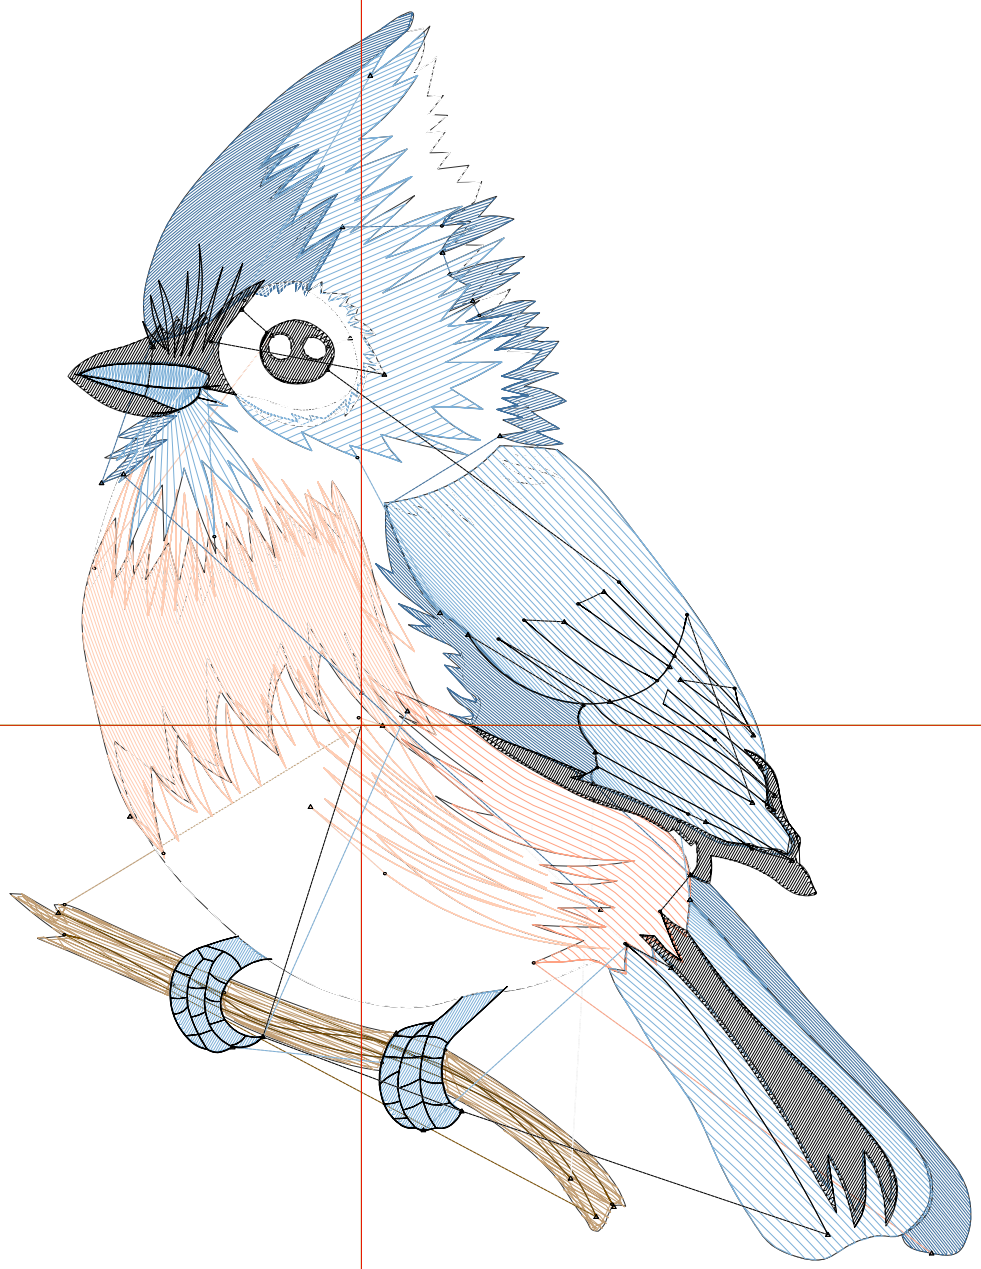

Production Worksheet

Wilcom EmbroideryStudio - Designing

Design: **3**

Title:

Stitches: 8,462
 Height: 3.50 in
 Width: 2.68 in
 Colors: 8
 Colorway: Colorway 1
 Zoom: 1:1

Machine format: Tajima
 Color changes: 8
 Stops: 9
 Trims: 43
 Appliqués: 0
 Left: 16.8 mm
 Right: 51.3 mm
 Up: 56.2 mm
 Down: 32.6 mm
 EndX: 0.00 in
 EndY: 0.00 in
 Area 9.37 in²
 Max stitch: 8.5 mm
 Min stitch: 0.0 mm
 Max jump: 6.8 mm
 Total thread: 126.02ft
 Total bobbin: 40.02ft

Production Worksheet

Wilcom EmbroideryStudio - Designing

Design: **5**

Title:

Stitches: 14,988
 Height: 5.49 in
 Width: 4.22 in
 Colors: 8
 Colorway: Colorway 1
 Zoom: 1:1

Machine format: Tajima
 Color changes: 8
 Stops: 9
 Trims: 49
 Appliqués: 0
 Left: 36.4 mm
 Right: 70.8 mm
 Up: 81.6 mm
 Down: 58.0 mm
 EndX: 0.00 in
 EndY: 0.00 in
 Area 23.20 in²
 Max stitch: 8.0 mm
 Min stitch: 0.0 mm
 Max jump: 6.8 mm
 Total thread: 243.05ft
 Total bobbin: 84.00ft

Production Worksheet

Wilcom EmbroideryStudio - Designing

Design: **6**

Title:

Stitches: 19,128
Height: 6.50 in
Width: 4.99 in
Colors: 8
Colorway: Colorway 1
Zoom: 1:1

Production Worksheet

Wilcom EmbroideryStudio - Designing

Design: **6**

Title:

Stitches: 19,128
 Height: 6.50 in
 Width: 4.99 in
 Colors: 8
 Colorway: Colorway 1
 Zoom: 1:1

Machine format: Tajima
 Color changes: 8
 Stops: 9
 Trims: 51
 Appliqués: 0
 Left: 46.2 mm
 Right: 80.6 mm
 Up: 94.3 mm
 Down: 70.7 mm
 EndX: 0.00 in
 EndY: 0.00 in
 Area 32.44 in²
 Max stitch: 10.0 mm
 Min stitch: 0.0 mm
 Max jump: 6.9 mm
 Total thread: 319.50ft
 Total bobbin: 113.21ft