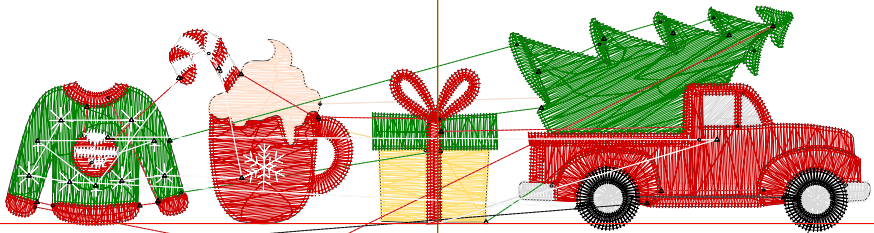

Production Worksheet

Wilcom EmbroideryStudio - Designing

Design: **3**

Title:

Stitches: 9,591
 Height: 1.68 in
 Width: 3.50 in
 Colors: 7
 Colorway: Colorway 1
 Zoom: 1:1

Machine format: Tajima
 Color changes: 6
 Stops: 7
 Trims: 54
 Appliqués: 0
 Left: 44.5 mm
 Right: 44.5 mm
 Up: 22.8 mm
 Down: 19.9 mm
 EndX: 0.00 in
 EndY: 0.00 in
 Area: 5.88 in²
 Max stitch: 7.2 mm
 Min stitch: 0.0 mm
 Max jump: 6.9 mm
 Total thread: 129.76ft
 Total bobbin: 38.24ft

Stop Sequence:

#	N#	Color	St.	Code	Name	Chart
1.	5		373		R217 G217 B217	
2.	4		282		R255 G224 B205	
3.	2		228		R255 G221 B111	
4.	3		1,647		R0 G128 B0	
5.	1		4,930		R207 G0 B0	
6.	8		1,620	8	Black	Default
7.	9		509	9	White	Default

Production Worksheet

Wilcom EmbroideryStudio - Designing

Design: **4**

Title:

Stitches: 12,463
 Height: 2.16 in
 Width: 4.50 in
 Colors: 7
 Colorway: Colorway 1
 Zoom: 1:1

Machine format: Tajima
 Color changes: 6
 Stops: 7
 Trims: 61
 Appliqués: 0
 Left: 57.2 mm
 Right: 57.2 mm
 Up: 28.8 mm
 Down: 26.0 mm
 EndX: 0.00 in
 EndY: 0.00 in
 Area 9.71 in²
 Max stitch: 6.9 mm
 Min stitch: 0.0 mm
 Max jump: 6.9 mm
 Total thread: 183.22ft
 Total bobbin: 58.75ft

Stop Sequence:

#	N#	Color	St.	Code	Name	Chart
1.	5		597		R217 G217 B217	
2.	4		375		R255 G224 B205	
3.	2		344		R255 G221 B111	
4.	3		2,250		R0 G128 B0	
5.	1		6,291		R207 G0 B0	
6.	8		2,040	8	Black	Default
7.	9		564	9	White	Default