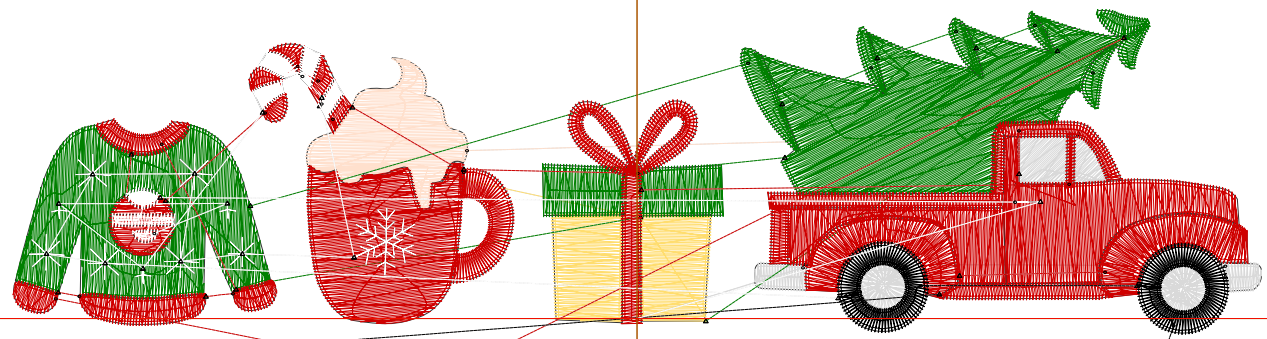

Production Worksheet

Wilcom EmbroideryStudio - Designing

Design: 6

Title:

Stitches: 18,580
Height: 3.11 in
Width: 6.50 in
Colors: 7
Colorway: Colorway 1
Zoom: 1:1

JUST A GIRL
Who loves Christmas

Production Worksheet

Wilcom EmbroideryStudio - Designing

Design: **6**

Title:

Stitches: 18,580
 Height: 3.11 in
 Width: 6.50 in
 Colors: 7
 Colorway: Colorway 1
 Zoom: 1:1

Machine format: Tajima
 Color changes: 6
 Stops: 7
 Trims: 67
 Appliqués: 0
 Left: 82.5 mm
 Right: 82.6 mm
 Up: 40.9 mm
 Down: 38.1 mm
 EndX: 0.00 in
 EndY: 0.00 in
 Area 20.22 in²
 Max stitch: 9.2 mm
 Min stitch: 0.0 mm
 Max jump: 7.0 mm
 Total thread: 315.88ft
 Total bobbin: 113.58ft