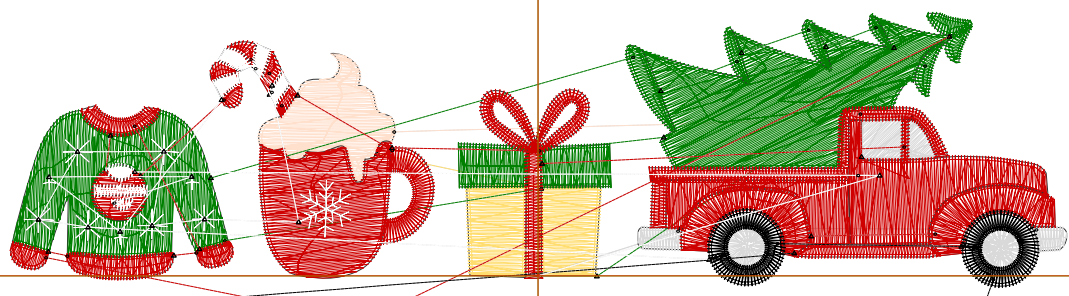

JUST A GIRL
Who loves Christmas

Production Worksheet

Wilcom EmbroideryStudio - Designing

Design: **5**

Title:

Stitches: 15,402
Height: 2.63 in
Width: 5.50 in
Colors: 7
Colorway: Colorway 1
Zoom: 1:1

JUST A GIRL
Who loves Christmas

Production Worksheet

Wilcom EmbroideryStudio - Designing

Design: **5**

Title:

Stitches: 15,402
 Height: 2.63 in
 Width: 5.50 in
 Colors: 7
 Colorway: Colorway 1
 Zoom: 1:1

Machine format: Tajima
 Color changes: 6
 Stops: 7
 Trims: 67
 Appliqués: 0
 Left: 69.9 mm
 Right: 69.9 mm
 Up: 34.9 mm
 Down: 32.0 mm
 EndX: 0.00 in
 EndY: 0.00 in
 Area 14.49 in²
 Max stitch: 7.7 mm
 Min stitch: 0.0 mm
 Max jump: 7.0 mm
 Total thread: 244.74ft
 Total bobbin: 83.78ft