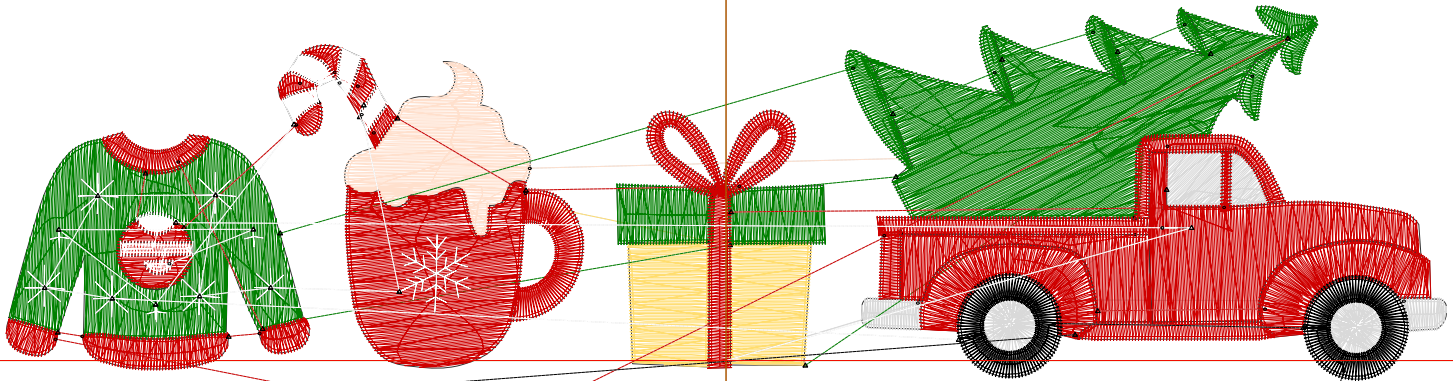

Stop Sequence:

#	N#	Color	St.	Code	Name	Chart
1.	5		831		R217 G217 B217	
2.	4		616		R255 G224 B205	
3.	2		592		R255 G221 B111	
4.	3		3,692		R0 G128 B0	
5.	1		9,257		R207 G0 B0	
6.	8		2,907	8	Black	Default
7.	9		683	9	White	Default

Production Worksheet

Wilcom EmbroideryStudio - Designing

Design: 7

Title:

Stitches: 22,087
Height: 3.59 in
Width: 7.50 in
Colors: 7
Colorway: Colorway 1
Zoom: 1:1

JUST A GIRL
Who loves Christmas

Production Worksheet

Wilcom EmbroideryStudio - Designing

Design: **7**

Title:

Stitches: 22,087
 Height: 3.59 in
 Width: 7.50 in
 Colors: 7
 Colorway: Colorway 1
 Zoom: 1:1

Machine format: Tajima
 Color changes: 6
 Stops: 7
 Trims: 72
 Appliqués: 0
 Left: 95.2 mm
 Right: 95.3 mm
 Up: 47.0 mm
 Down: 44.1 mm
 EndX: 0.00 in
 EndY: 0.00 in
 Area 26.91 in²
 Max stitch: 9.8 mm
 Min stitch: 0.0 mm
 Max jump: 7.0 mm
 Total thread: 396.79ft
 Total bobbin: 147.89ft