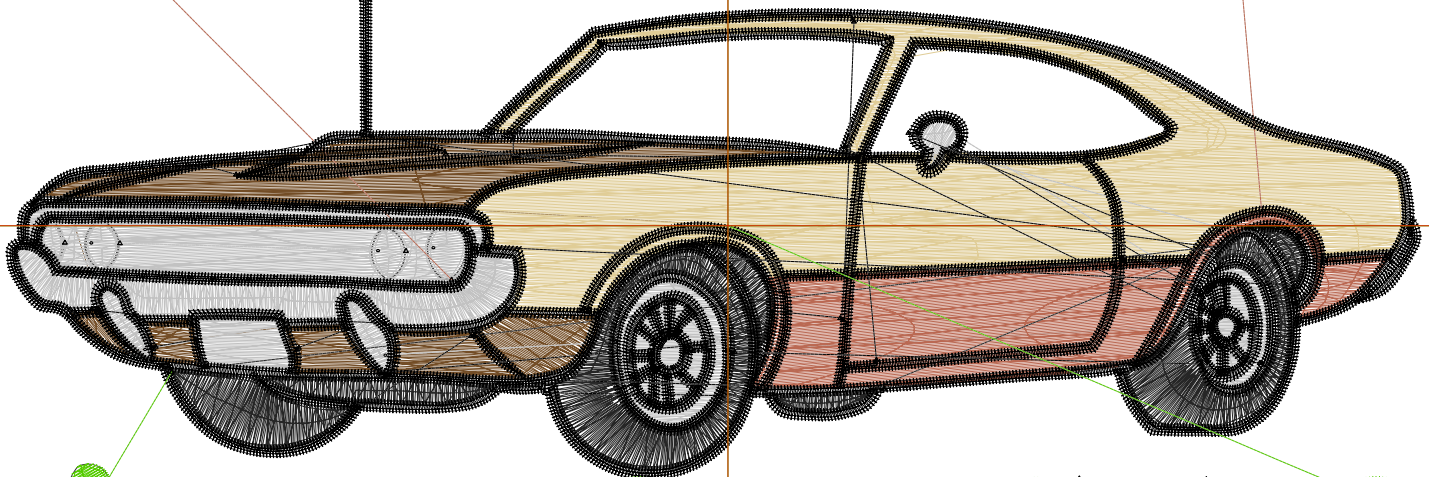

Stop Sequence:

#	N#	Color	St.	Code	Name	Chart
1.	4		1,329		R115 G77 B38	
2.	3		3,250		R224 G205 B151	
3.	1		3,352		R194 G194 B194	
4.	2		5,135		R186 G105 B83	
5.	6		2,625		R38 G38 B38	
6.	8		10,823	8	Black	Default
7.	7		4,655		R85 G204 B0	

Production Worksheet

Wilcom EmbroideryStudio - Designing

Design: 7

Title:

Stitches: 36,919
Height: 4.90 in
Width: 7.51 in
Colors: 7
Colorway: Colorway 1
Zoom: 1:1

I'M NOT OLD

I'M A CLASSIC

Production Worksheet

Wilcom EmbroideryStudio - Designing

Design: **7**

Title:

Stitches: 36,919
 Height: 4.90 in
 Width: 7.51 in
 Colors: 7
 Colorway: Colorway 1
 Zoom: 1:1

Machine format: Tajima
 Color changes: 6
 Stops: 7
 Trims: 88
 Appliqués: 0
 Left: 97.7 mm
 Right: 93.0 mm
 Up: 64.0 mm
 Down: 60.6 mm
 EndX: 0.00 in
 EndY: 0.00 in
 Area 36.79 in²
 Max stitch: 11.4 mm
 Min stitch: 0.0 mm
 Max jump: 7.0 mm
 Total thread: 673.39ft
 Total bobbin: 254.13ft